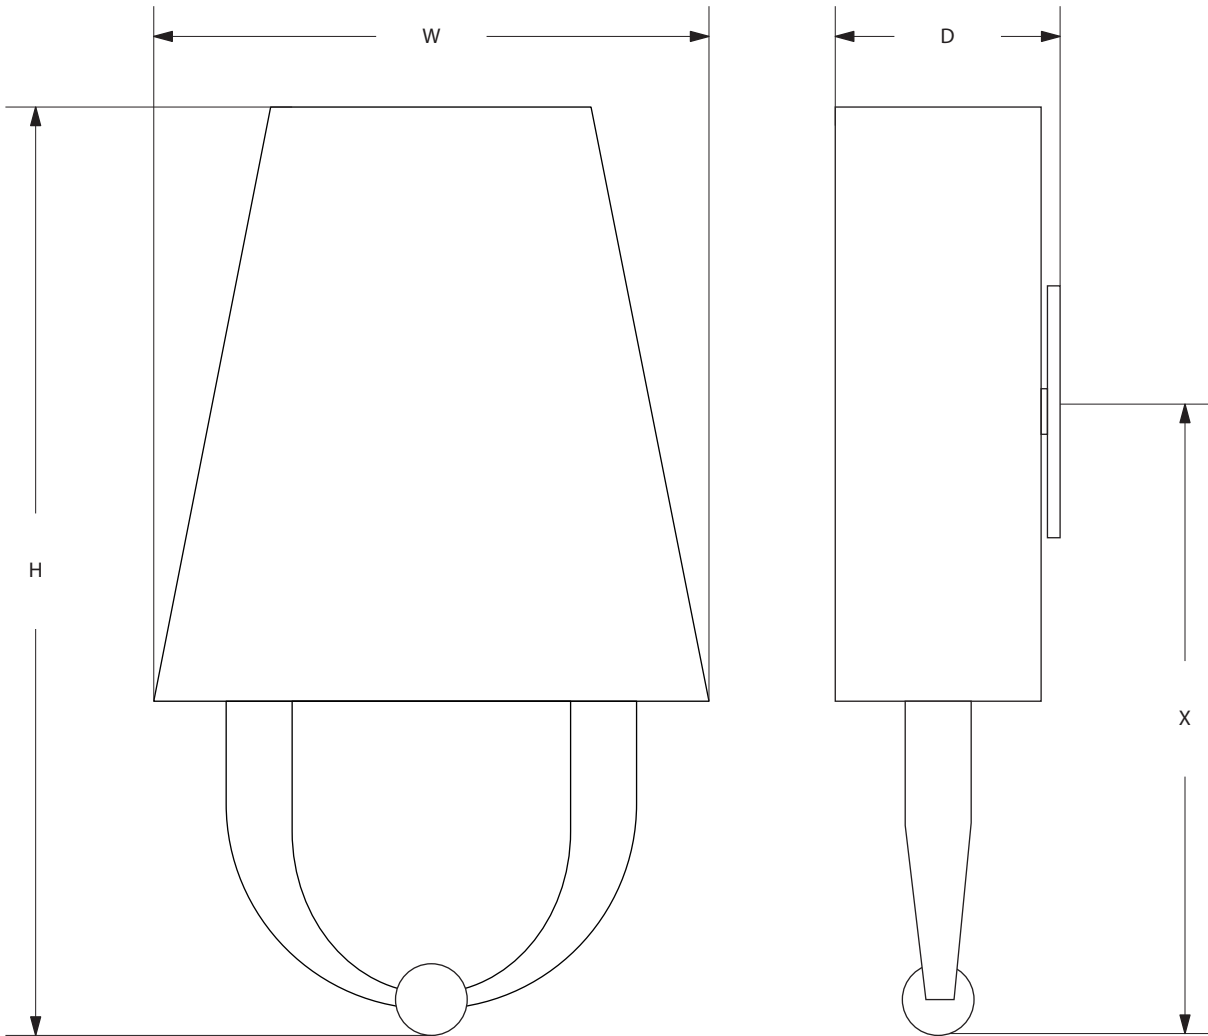

AVRETT

DRAPER WALL SCONCE WS 4473

REGULAR SIZE SHOWN IN LIGHT GILT BRONZE WITH BLACK HARBACK SHIELD SHADE AND GOLD PONY LINER

AVRETT

DESIGNED BY PEYTON AVRETT

ITEMS INCLUDED

DRAPER		BACK PLATE	H	W	D	X	LAMP
REGULAR	WS 4473R	4 1/2" DIA	19 1/2"	9"	5"	10"	1-40W