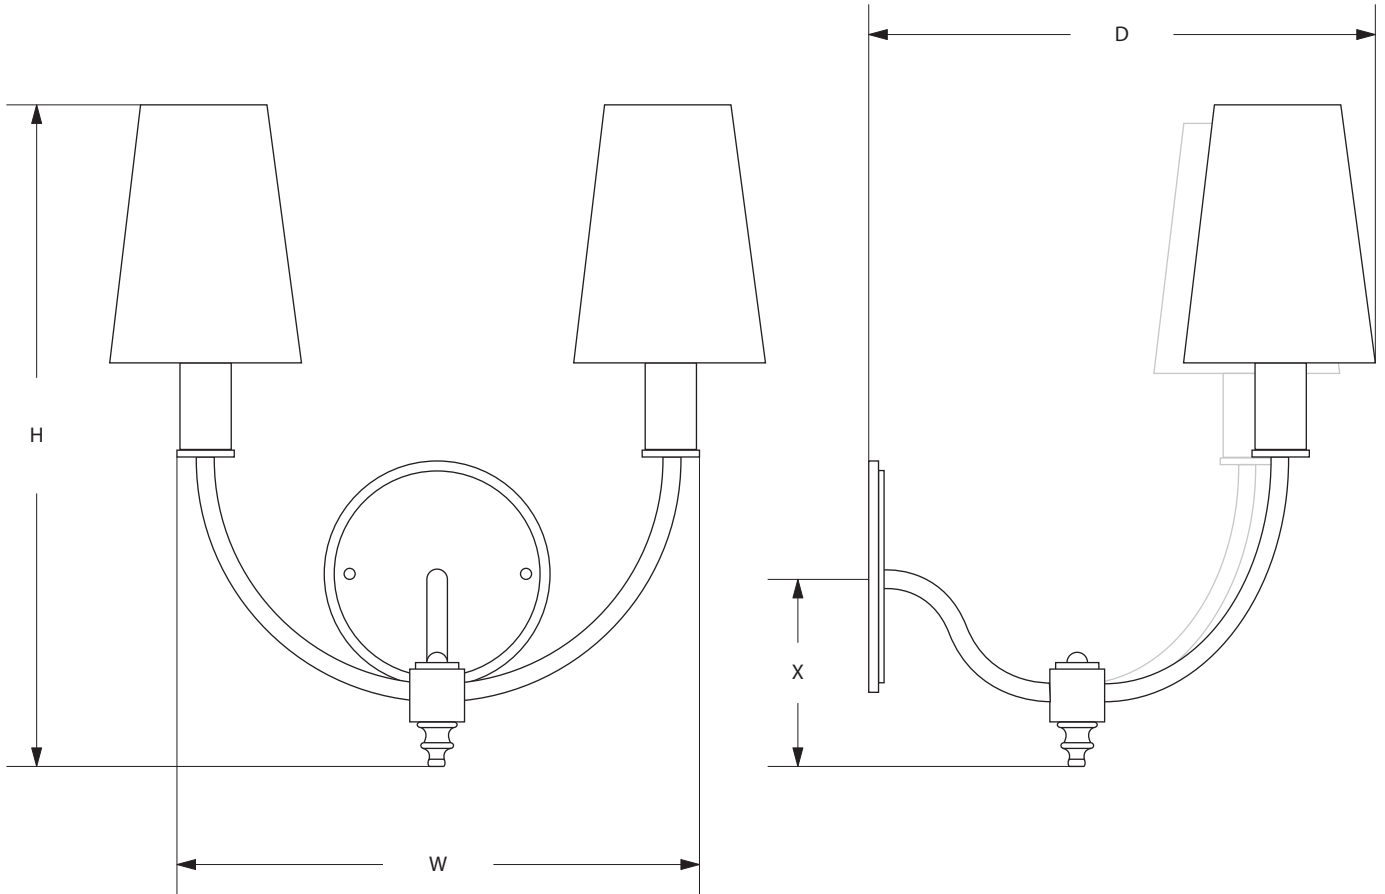

DOCKSIDE WALL SCONCE WS 4374

REGULAR SIZE SHOWN IN CLOUDY BRONZE WITH HIGH GLOSS BLACK HARDBACK SHADE AND GOLD PONY LINER

DESIGNED BY PEYTON AVRETT

ITEMS INCLUDED

<b>DOCKSIDE</b>		BACK PLATE	W	H	D	X	LAMP
REGULAR	WS 4374R	4 1/2" DIA	8 1/2"	15 1/2"	9 9/16"	3 3/4"	2-25W