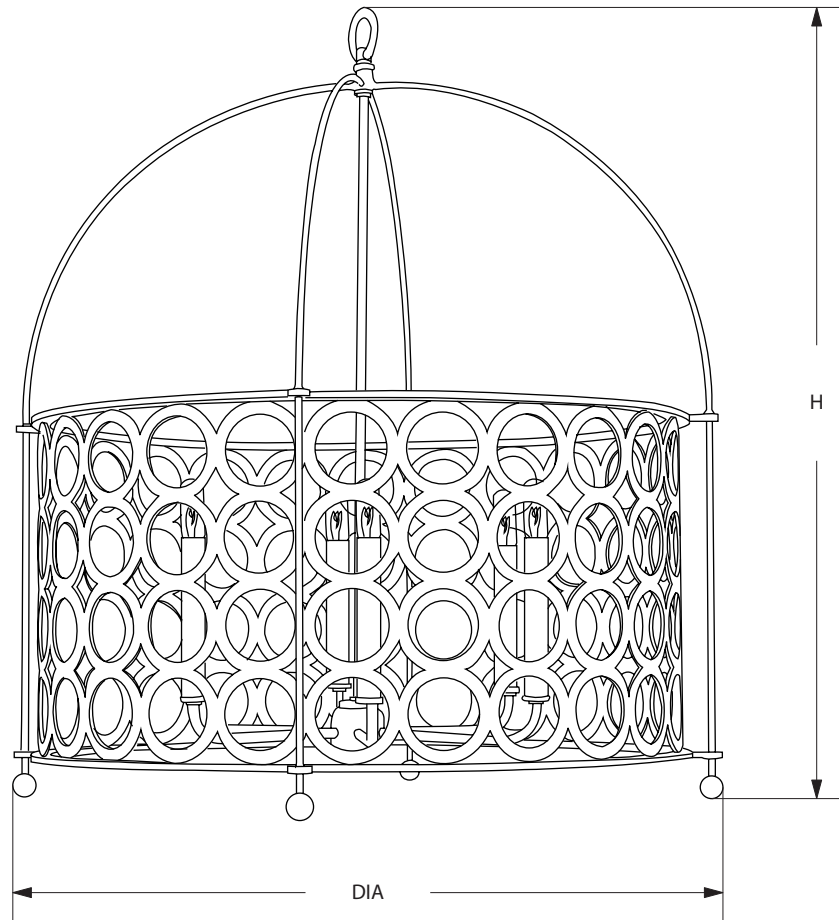

AVRETT

CYPRESS CHANDLIER C 5502

LARGE SIZE SHOWN IN AGED GOLD METAL LEAF

**AVRETT**

DESIGNED BY PEYTON AVRETT

ITEMS INCLUDED

CYPRESS		CANOPY	H	DIA	LAMP
SMALL	C 5502S	6 1/8" DIA	23"	20"	6-40W
REGULAR	C 5502R	6 1/8" DIA	26"	23"	6-40W
LARGE	C 5502L	6 1/8" DIA	29"	26"	6-40W

FINISH OPTIONS	
STANDARD	BI, LGB, GB, BB, WB, BRS, PG, GYB, W, BS
PREMIUM 1	MS, DB, HB, I, P, R, VG, WK, Z
PREMIUM 2	GL, AGL, BGL, UGL, SL, ASL, BSL, USL