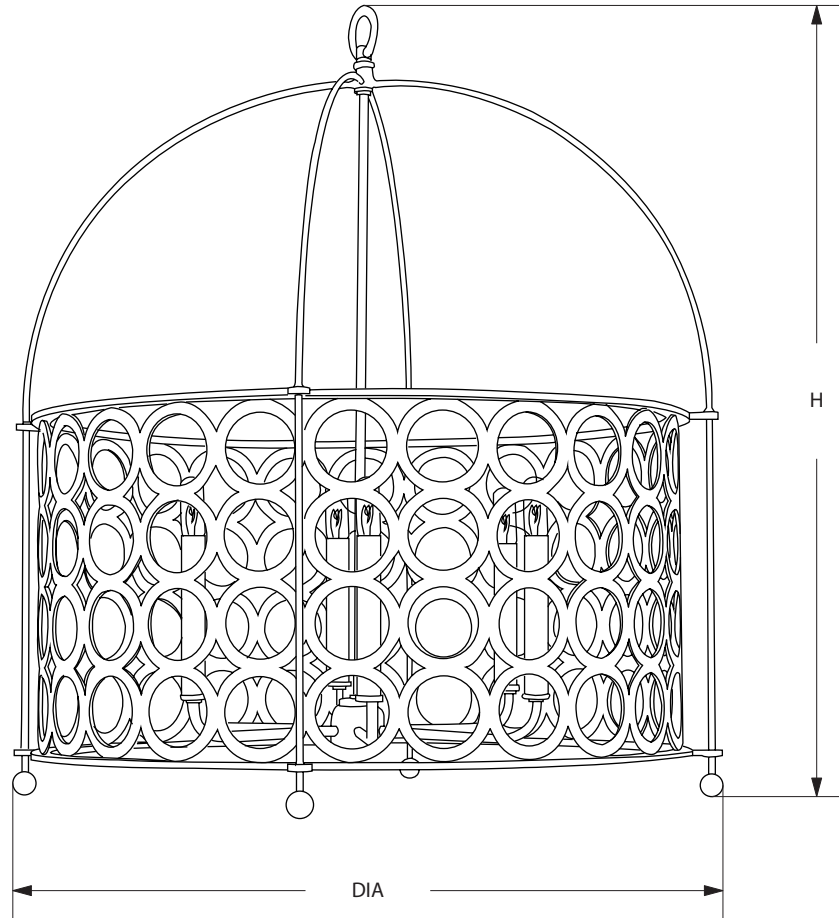

AVRETT

CYPRESS CHANDLIER C 5502

LARGE SIZE SHOWN IN AGED GOLD METAL LEAF

AVRETT

DESIGNED BY PEYTON AVRETT

ITEMS INCLUDED

CYPRESS		CANOPY	H	DIA	LAMP
SMALL	C 5502S	6 1/8" DIA	23"	20"	6-40W
REGULAR	C 5502R	6 1/8" DIA	26"	23"	6-40W
LARGE	C 5502L	6 1/8" DIA	29"	26"	6-40W

FINISH OPTIONS	
STANDARD	BI, LGB, GB, BB, WB, BRS, PG, GYB, W, BS
PREMIUM 1	MS, DB, HB, I, P, R, VG, WK, Z
PREMIUM 2	GL, AGL, BGL, UGL, SL, ASL, BSL, USL