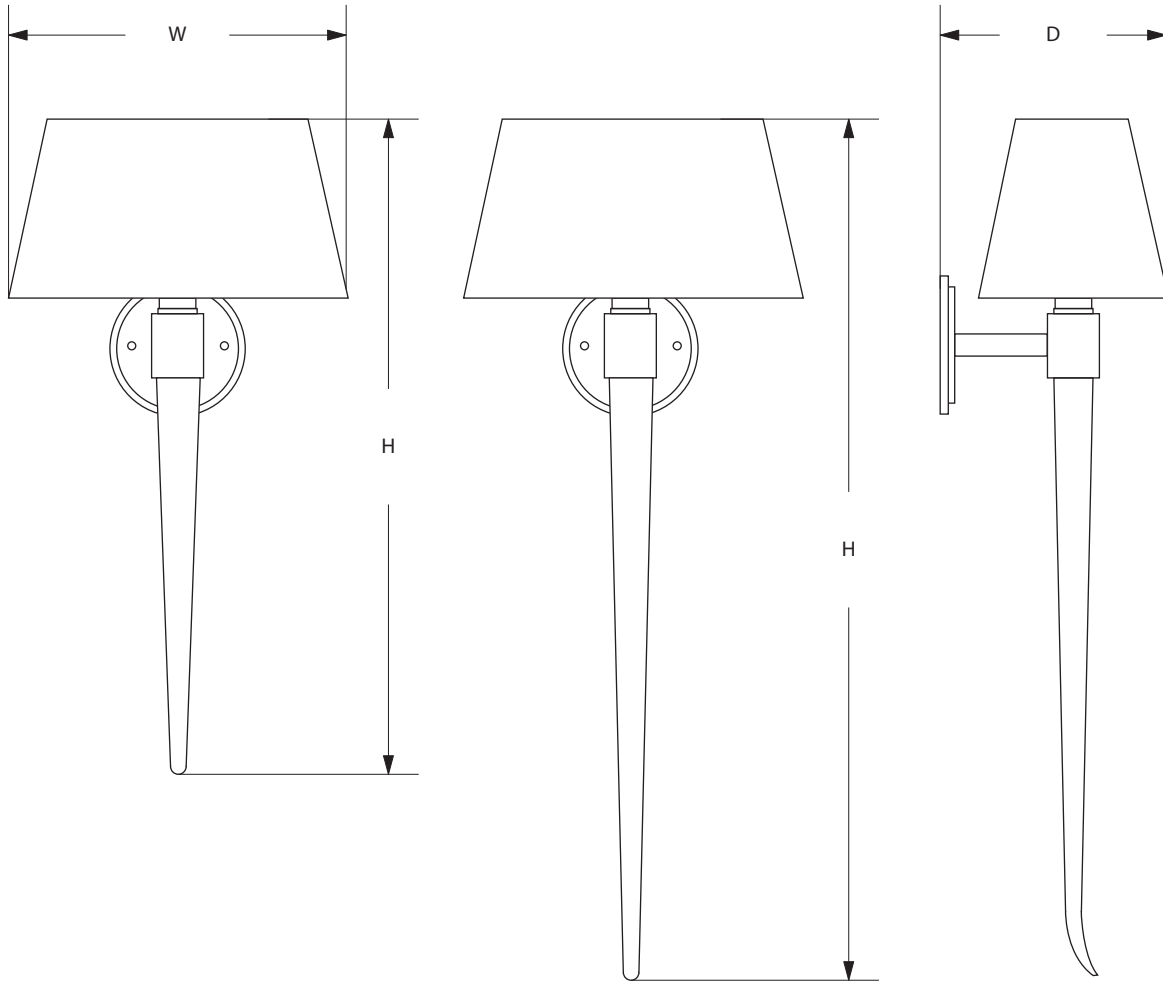

AVRETT

BYRNES DOWNS WALL SCONCE WS 6912

LARGE SIZE SHOWN IN RUST WITH BLACK HARDBACK PYRAMID SHADE AND GOLD PONY LINER

DESIGNED BY PEYTON AVRETT

ITEMS INCLUDED

BYRNES DOWN		BACK PLATE	W	H	D	LAMP
SMALL	WS 6912S	4 1/2" DIA	10"	19 1/2"	7 1/2"	1-40W
LARGE	WS 6912L	4 1/2" DIA	10"	26 1/2"	7 1/2"	1-40W