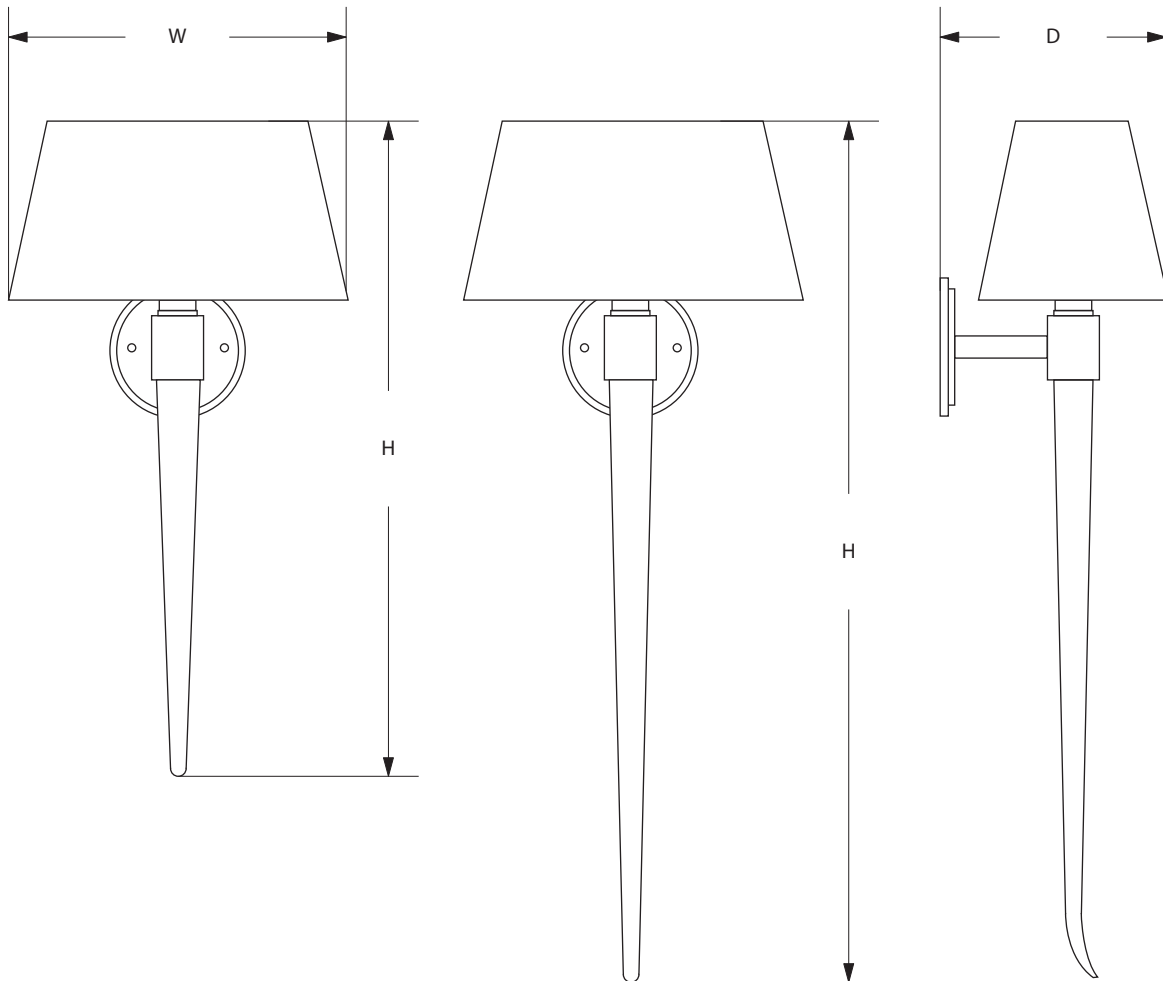

AVRETT

BYRNES DOWNS WALL SCONCE WS 6912

LARGE SIZE SHOWN IN RUST WITH BLACK HARDBACK PYRAMID SHADE AND GOLD PONY LINER

TEL: 843.554.1409 FAX: 843.554.1410 INFO@AVRETT.COM WWW.AVRETT.COM PO BOX 21317, CHARLESTON, SC 29413
© 2013 AVRETT

AVRETT

DESIGNED BY PEYTON AVRETT

ITEMS INCLUDED

| BYRNES DOWN | | BACK PLATE | W | H | D | LAMP |
|-------------|----------|------------|-----|---------|--------|-------|
| SMALL | WS 6912S | 4 1/2" DIA | 10" | 19 1/2" | 7 1/2" | 1-40W |
| LARGE | WS 6912L | 4 1/2" DIA | 10" | 26 1/2" | 7 1/2" | 1-40W |