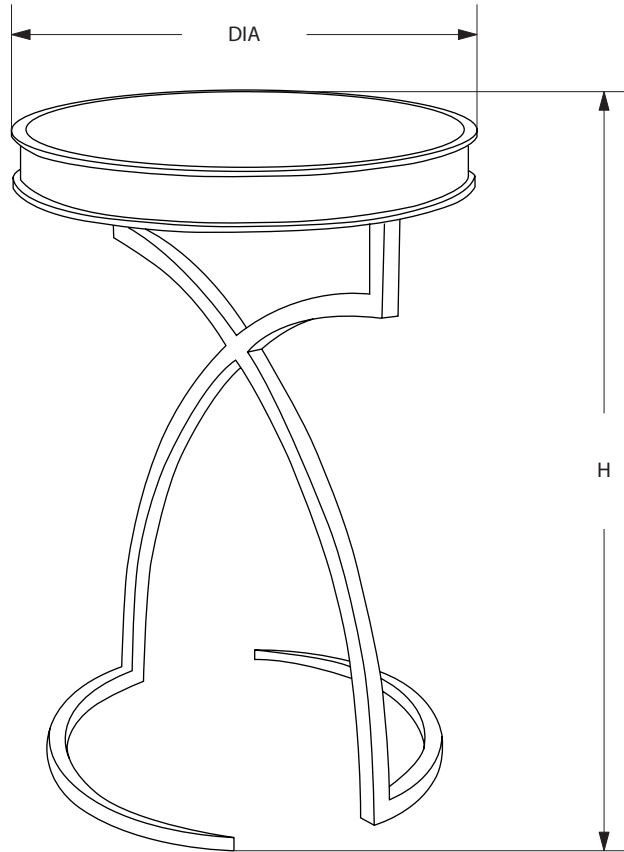

AVRETT

BOLTON OCCASIONAL TABLE OT 6535
REGULAR SIZE SHOWN IN GRAY BRONZE WITH ANTIQUE MIRROR

AVRETT

DESIGNED BY PEYTON AVRETT

BOLTON		H	DIA
REGULAR	OT 6535R	28"	16"

FINISH OPTIONS	
STANDARD	BI, LGB, GB, BB, WB, BRS, PG, GYB, W, BS
PREMIUM 1	MS, DB, HB, I, P, R, VG, WK, Z
PREMIUM 2	GL, AGL, BGL, UGL, SL, ASL, BSL, USL