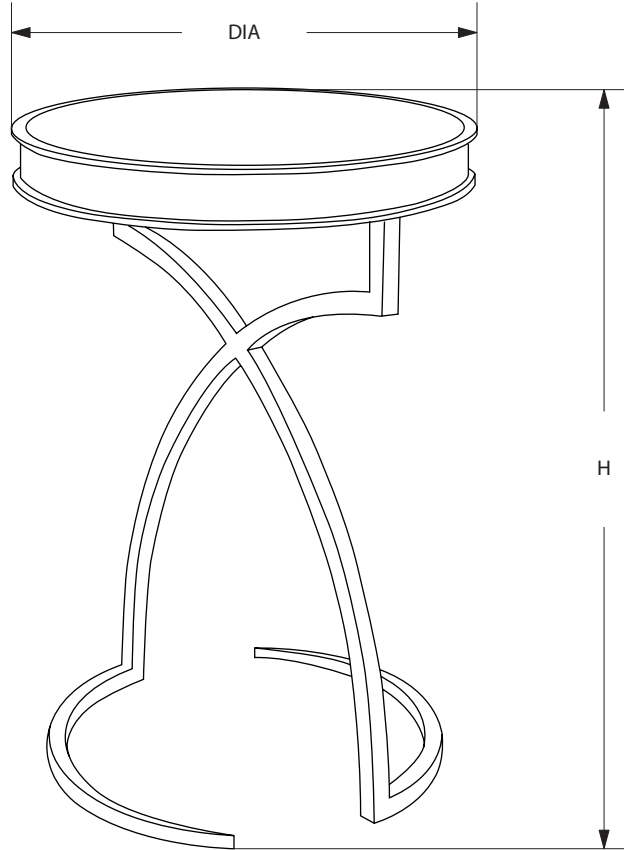

AVRETT

BOLTON OCCASIONAL TABLE OT 6535
REGULAR SIZE SHOWN IN GRAY BRONZE WITH ANTIQUE MIRROR

AVRETT

DESIGNED BY PEYTON AVRETT

BOLTON		H	DIA
REGULAR	OT 6535R	24"	16"

FINISH OPTIONS	
STANDARD	BI, LGB, GB, BB, WB, BRS, PG, GYB, W, BS
PREMIUM 1	MS, DB, HB, I, P, R, VG, WK, Z
PREMIUM 2	GL, AGL, BGL, UGL, SL, ASL, BSL, USL

GLASS OPTIONS	
STANDARD	CG
PREMIUM	LAM, HAM