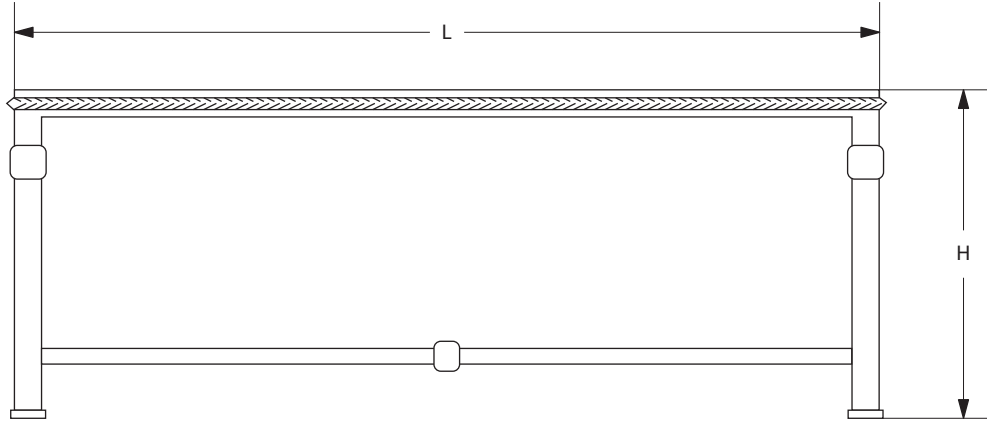

AVRETT

YORK COCKTAIL TABLE CT 6398

SMALL SIZE SHOWN IN BRUSHED STEEL WITH CLEAR GLASS

**AVRETT**

DESIGNED BY PEYTON AVRETT

<b>YORK</b>		<b>L</b>	<b>W</b>	<b>H</b>
SMALL	CT 6398S	38 1/2"	38 1/2"	18"
LARGE	CT 6398L	44"	44"	18"