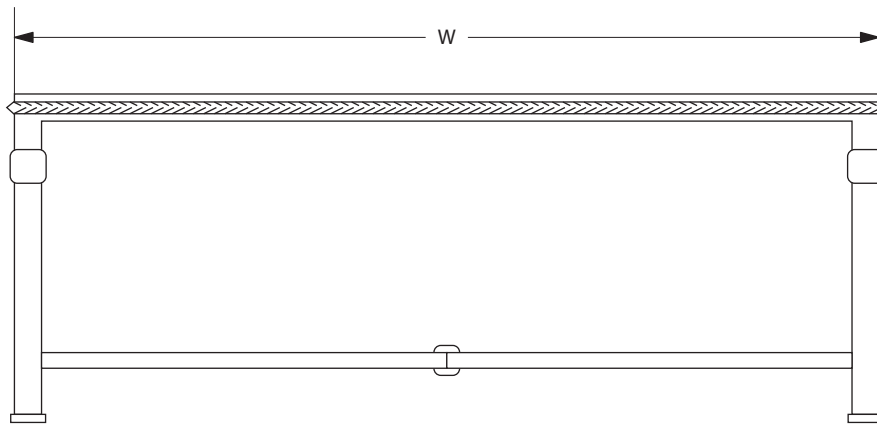

AVRETT

YORK COCKTAIL TABLE CT 6398

SMALL SIZE SHOWN IN BRUSHED STEEL WITH CLEAR GLASS

**AVRETT**

DESIGNED BY PEYTON AVRETT

<b>YORK</b>		<b>L</b>	<b>W</b>	<b>H</b>
SMALL	CT 6398S	38 1/2"	38 1/2"	18"
LARGE	CT 6398L	44"	44"	18"

<b>FINISH OPTIONS</b>	
STANDARD	BI, LGB, GB, BB, WB, BRS, PG, GYB, W, BS
PREMIUM 1	MS, DB, HB, I, P, R, VG, WK, Z
PREMIUM 2	GL, AGL, BGL, UGL, SL, ASL, BSL, USL

<b>GLASS OPTIONS</b>	
STANDARD	CG
PREMIUM	LAM, HAM