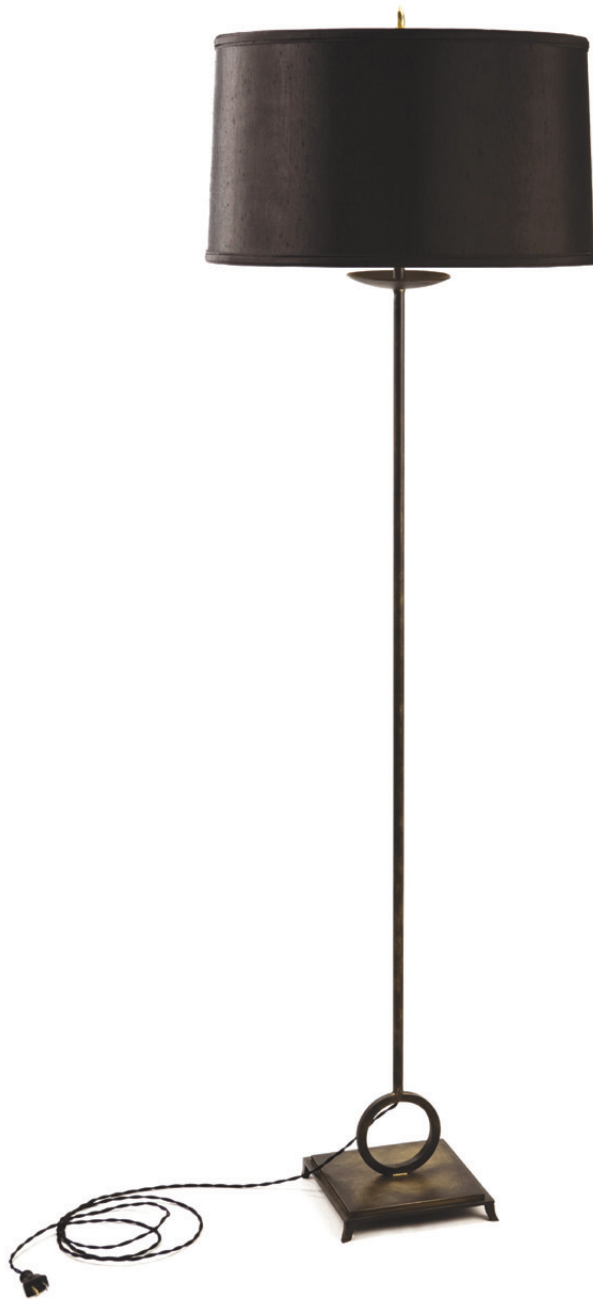

A V R E T T

WILMINGTON FLOOR LAMP FL 4659

REGULAR SIZE SHOWN IN LIGHT GILT BRONZE *f4* WITH BLACK SILK HARD BACK SHADE AND GOLD PONY LINER

REGULAR W 8" H W/O SHADE 51" W/SHADE 61"

*Custom abilities, additional finishes and options available. Please call 877.7AVRETT.*