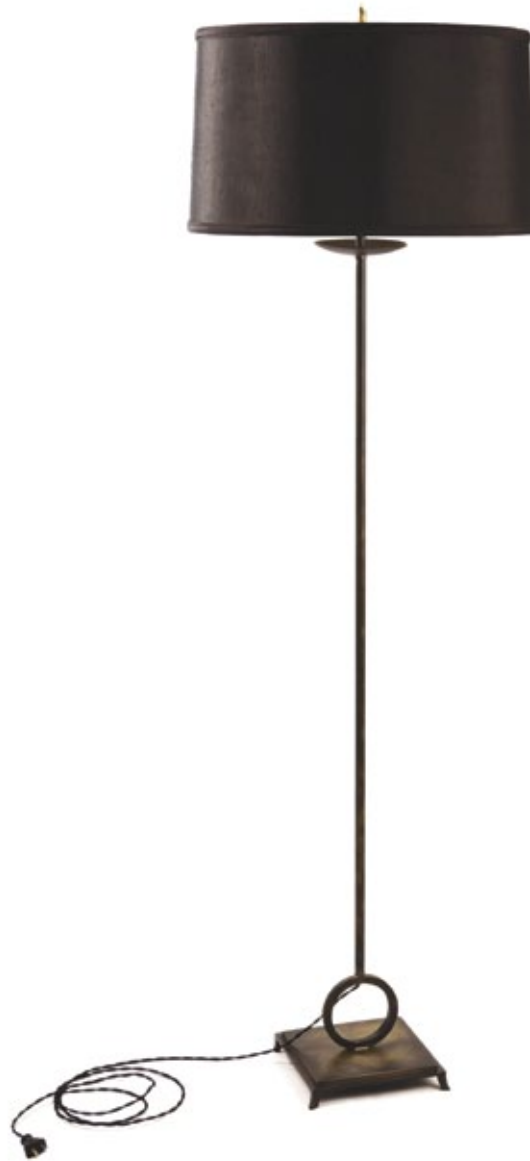

AVRETT

WILMINGTON FLOOR LAMP FL 4659

REGULAR SIZE SHOWN IN LIGHT GILT BRONZE WITH BLACK SILK HARDBACK SHADE AND GOLD PONY LINER

TEL: 843.554.1409

FAX: 843.554.1410

INFO@AVRETT.COM

WWW.AVRETT.COM

PO BOX 21317, CHARLESTON, SC 29413

© 2013 AVRETT

AVRETT

DESIGNED BY PEYTON AVRETT

WILMINGTON		BASE PLATE	DIA	H	X	LAMP
REGULAR	FL 4659R	8" X 8"	20"	59"	54"	1-75W

FINISH OPTIONS	
STANDARD	BI, LGB, GB, BB, WB, BRS, PG, GYB, W, BS
PREMIUM 1	MS, DB, HB, I, P, R, VG, WK, Z
PREMIUM 2	GL, AGL, BGL, UGL, SL, ASL, BSL, USL