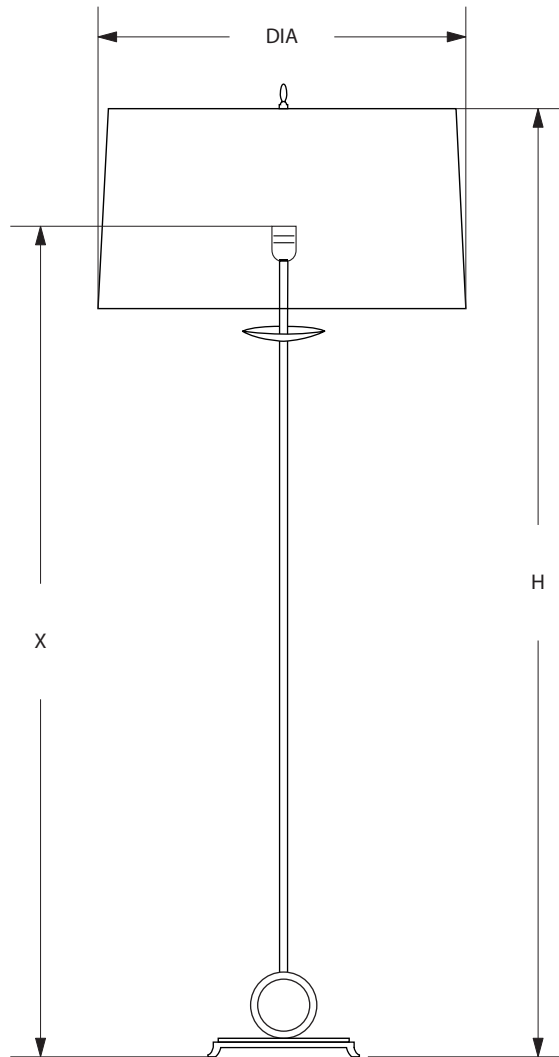

AVRETT

WILMINGTON FLOOR LAMP FL 4659

REGULAR SIZE SHOWN IN LIGHT GILT BRONZE WITH BLACK SILK HARDBACK SHADE AND GOLD PONY LINER

TEL: 843.554.1409

FAX: 843.554.1410

INFO@AVRETT.COM

WWW.AVRETT.COM

PO BOX 21317, CHARLESTON, SC 29413

© 2013 AVRETT

AVRETT

DESIGNED BY PEYTON AVRETT

WILMINGTON		BASE PLATE	DIA	H	X	LAMP
REGULAR	FL 4659R	8" X 8"	20"	59"	54"	1-75W

FINISH OPTIONS	
STANDARD	BI, LGB, GB, BB, WB, BRS, PG, GYB, W, BS
PREMIUM 1	MS, DB, HB, I, P, R, VG, WK, Z
PREMIUM 2	GL, AGL, BGL, UGL, SL, ASL, BSL, USL