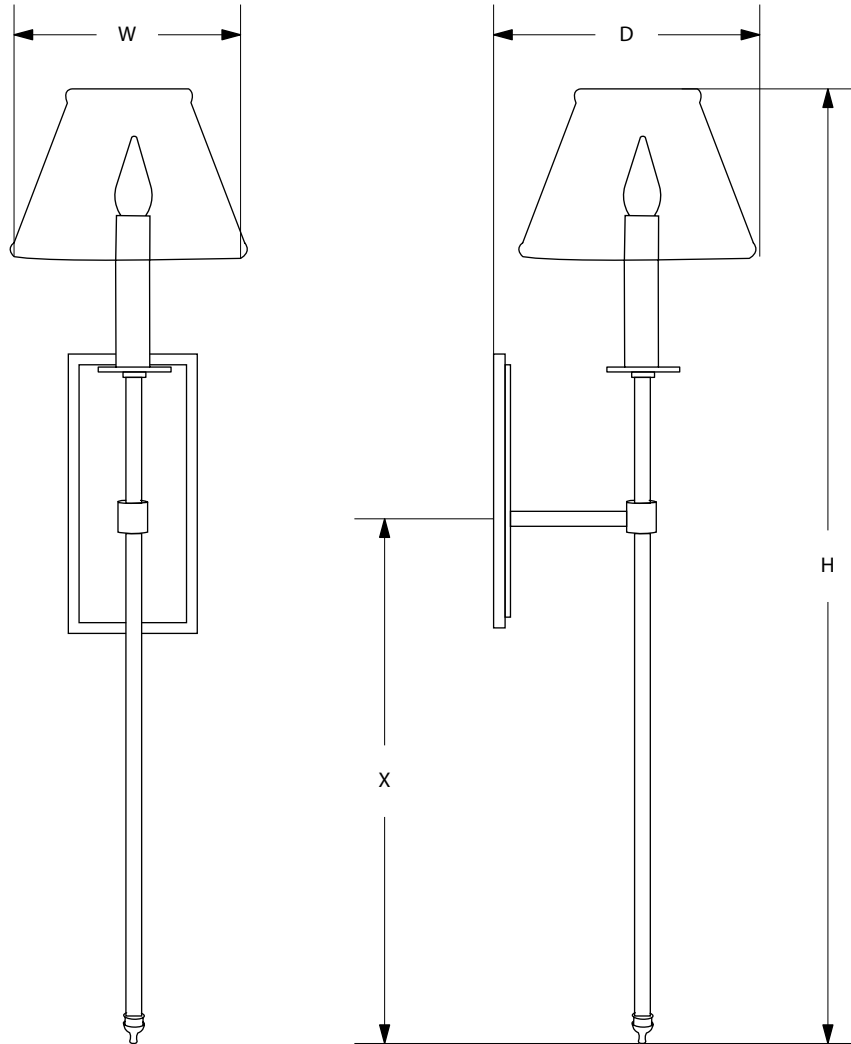

AVRETT

TRADD WALL SCONCE WS 9869

REGULAR SIZE SHOWN IN LIGHT GILT BRONZE WITH BLACK PLEATED SILK SHADE

AVRETT

DESIGNED BY PEYTON AVRETT

MADE FOR A RECTANGULAR J-BOX ITEMS INCLUDED

TRADD		BACK PLATE	W	H	D	X	LAMP
REGULAR	WS 9869R	3" X 6 1/2"	6"	23"	6 3/4"	12"	1-40W