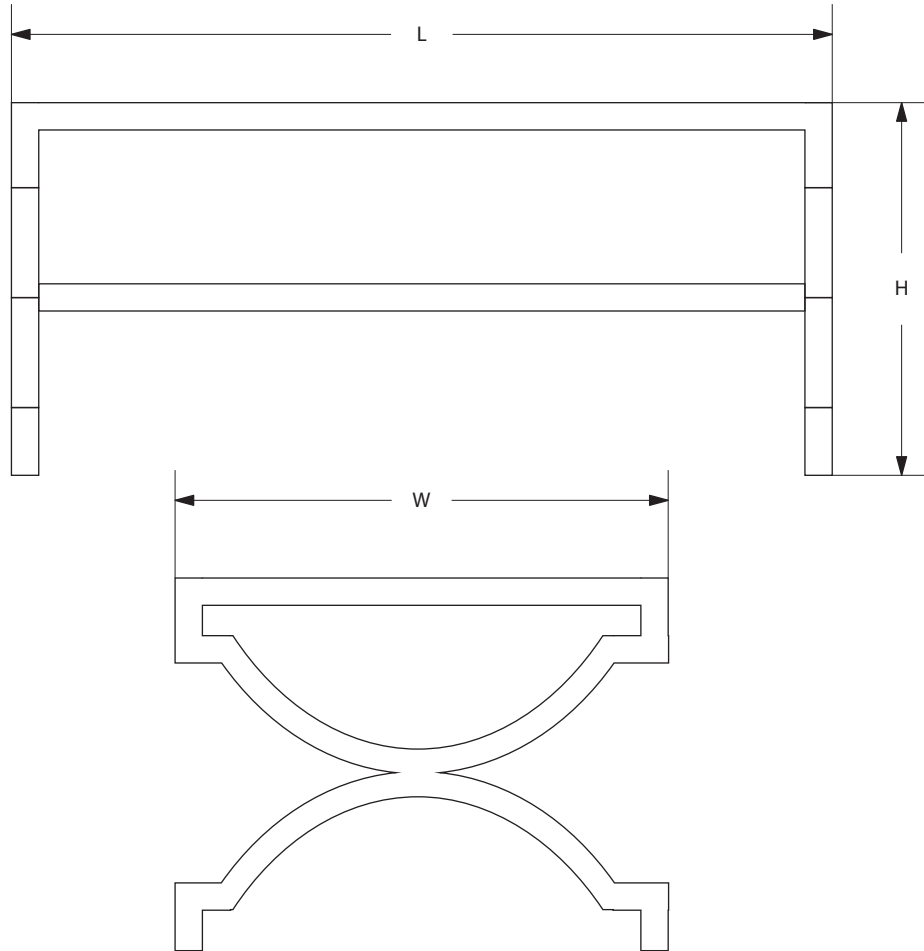

AVRETT

RIFLE RANGE COCKTAIL TABLE CT 5796

SMALL SIZE SHOWN IN AGED GOLD METAL LEAF WITH CLEAR BEVELED EDGE GLASS

DESIGNED BY PEYTON AVRETT

RIFLE RANGE		L	W	H
SMALL	CT 5796S	40"	24"	18"
LARGE	CT 5796L	52"	28"	18"