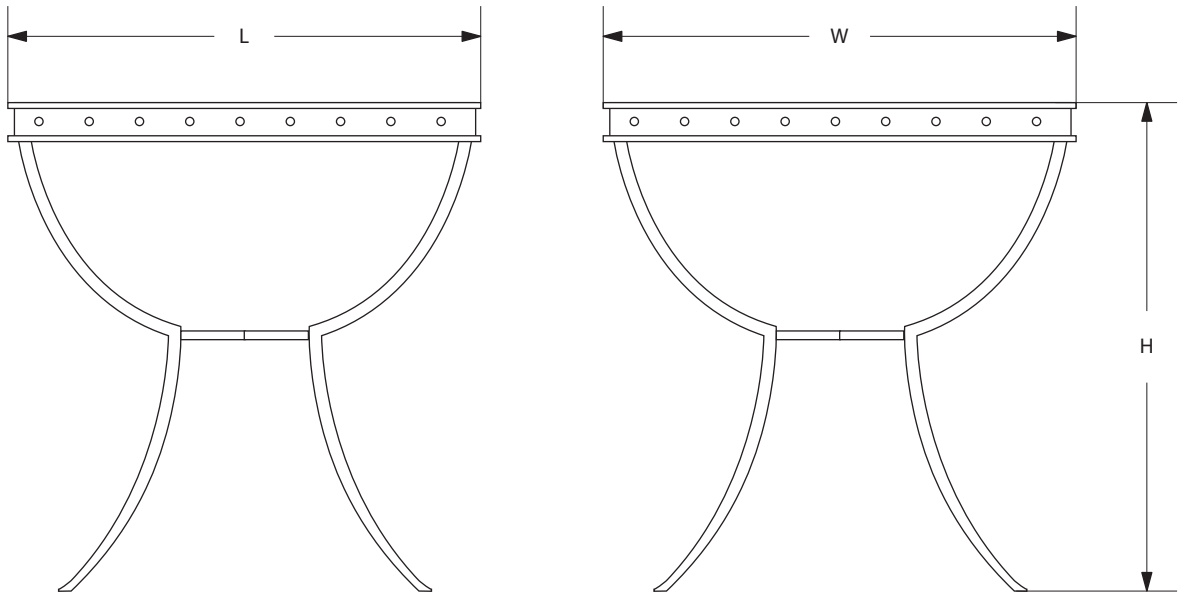

AVRETT

PRESSLEY SIDE TABLE ST 9821

LARGE SIZE SHOWN IN WEATHERED BRONZE WITH ANTIQUE MIRROR

DESIGNED BY PEYTON AVRETT

<b>PRESSLEY</b>		L	W	H
SMALL	ST 9821S	16"	16"	25 1/2"
LARGE	ST 9821L	20"	20"	25 1/2"

<b>FINISH OPTIONS</b>	
STANDARD	BI, LGB, GB, BB, WB, BRS, PG, GYB, W, BS
PREMIUM 1	MS, DB, HB, I, P, R, VG, WK, Z
PREMIUM 2	GL, AGL, BGL, UGL, SL, ASL, BSL, USL

<b>GLASS OPTIONS</b>	
STANDARD	CG
PREMIUM	LAM, HAM