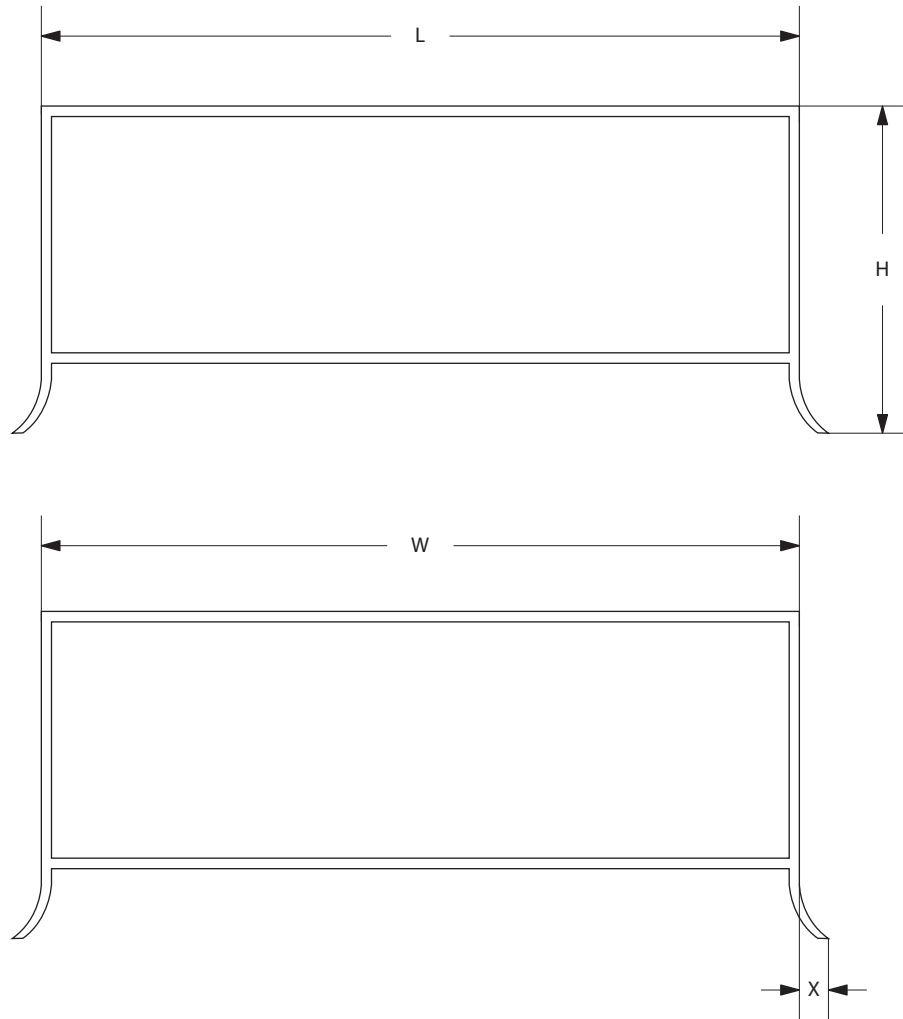

AVRETT

PORT ROYAL COCKTAIL CT 2738

SMALL SIZE SHOWN WITH CLEAR GLASS

DESIGNED BY PEYTON AVRETT

<b>PORT ROYAL</b>		L	W	H	X
SMALL	CT 2738S	38 1/2"	38 1/2"	18"	1 1/2"
LARGE	CT 2738L	44"	44"	18"	1 1/2"

<b>FINISH OPTIONS</b>	
STANDARD	BI, LGB, GB, BB, WB, BRS, PG, GYB, W, BS
PREMIUM 1	MS, DB, HB, I, P, R, VG, WK, Z
PREMIUM 2	GL, AGL, BGL, UGL, SL, ASL, BSL, USL

<b>GLASS OPTIONS</b>	
STANDARD	CG
PREMIUM	LAM, HAM