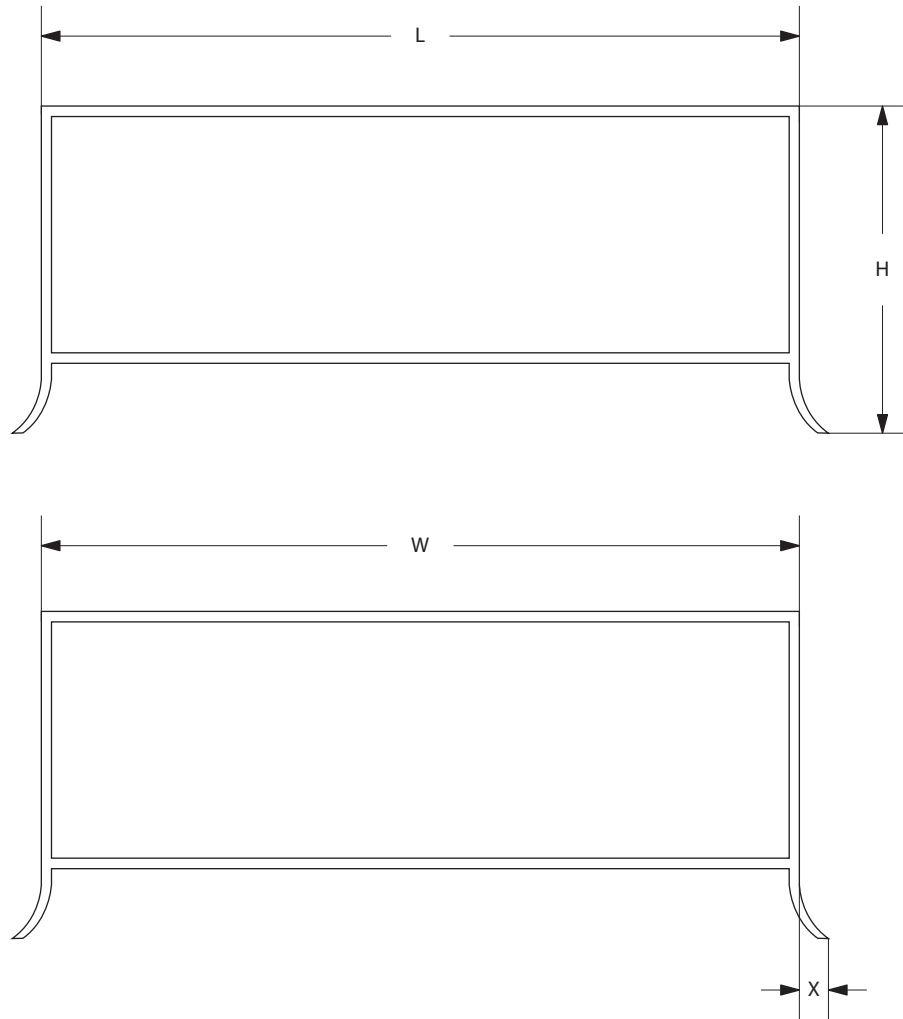

AVRETT

PORT ROYAL COCKTAIL CT 2738

SMALL SIZE SHOWN IN CHAMPAGNE WITH CLEAR GLASS

DESIGNED BY PEYTON AVRETT

<b>PORT ROYAL</b>		L	W	H	X
SMALL	CT 2738S	38 1/2"	38 1/2"	18"	1 1/2"
LARGE	CT 2738L	44"	44"	18"	1 1/2"

<b>FINISH OPTIONS</b>	
STANDARD	BI, LGB, GB, BB, WB, BRS, PG, GYB, W, BS
PREMIUM 1	MS, DB, HB, I, P, R, VG, WK, Z
PREMIUM 2	GL, AGL, BGL, UGL, SL, ASL, BSL, USL

<b>GLASS OPTIONS</b>	
STANDARD	CG
PREMIUM	LAM, HAM