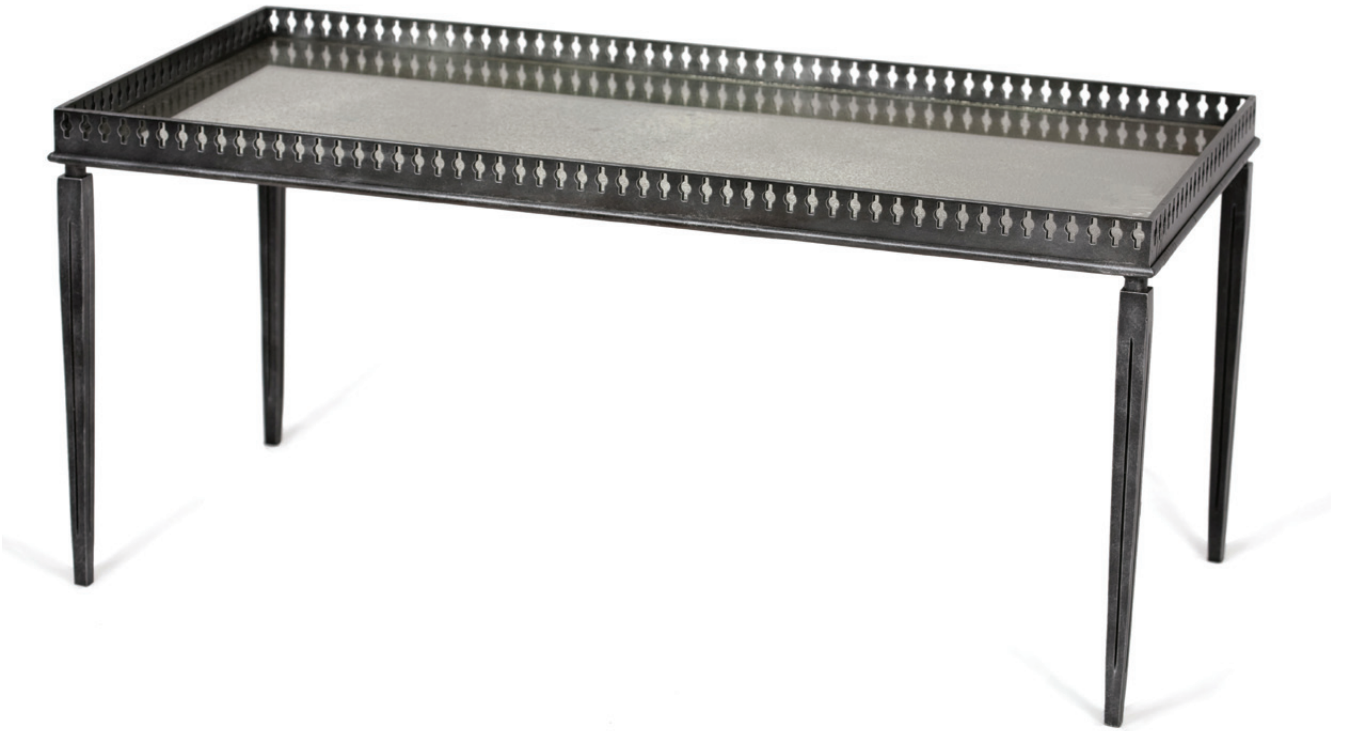

A V R E T T

NASSAU COCKTAIL TABLE CT 4512

REGULAR SIZE SHOWN IN PEWTER f2 WITH ANTIQUE MIRROR m2

REGULAR L 39" W 19" H 18"      LARGE L 48" W 21" H 18"

*Custom abilities, additional finishes and options available. Please call 877.7AVRETT.*