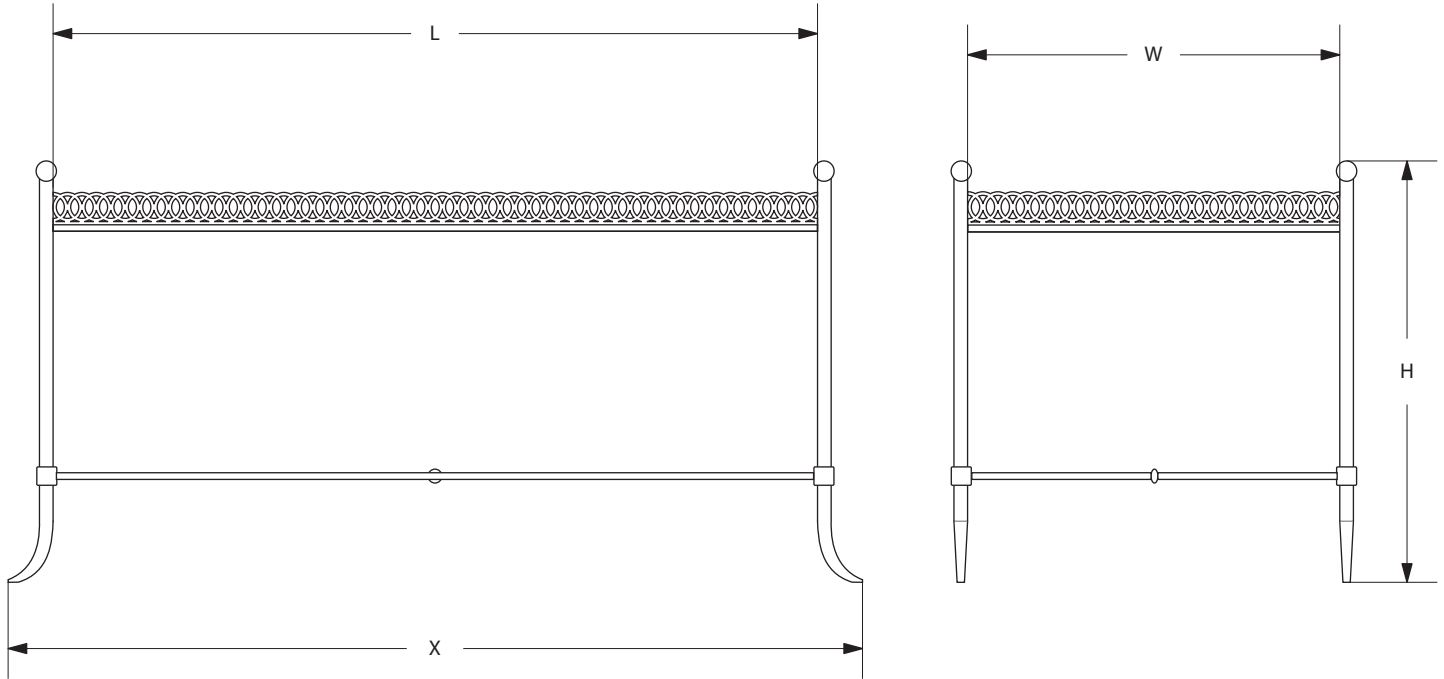

AVRETT

MOULTRIE COCKTAIL TABLE 9131

SMALL SIZE SHOWN IN GILT BRONZE WITH ANTIQUE MIRROR

DESIGNED BY PEYTON AVRETT

MOULTRIE		L	W	H	X
SMALL	CT 9131S	40 1/8"	20"	20"	45.5"
LARGE	CT 9131L	46"	22 3/8"	20"	51.25"

FINISH OPTIONS	
STANDARD	BI, LGB, GB, BB, WB, BRS, PG, GYB, W, BS
PREMIUM 1	MS, DB, HB, I, P, R, VG, WK, Z
PREMIUM 2	GL, AGL, BGL, UGL, SL, ASL, BSL, USL

GLASS OPTIONS	
STANDARD	CG
PREMIUM	LAM, HAM