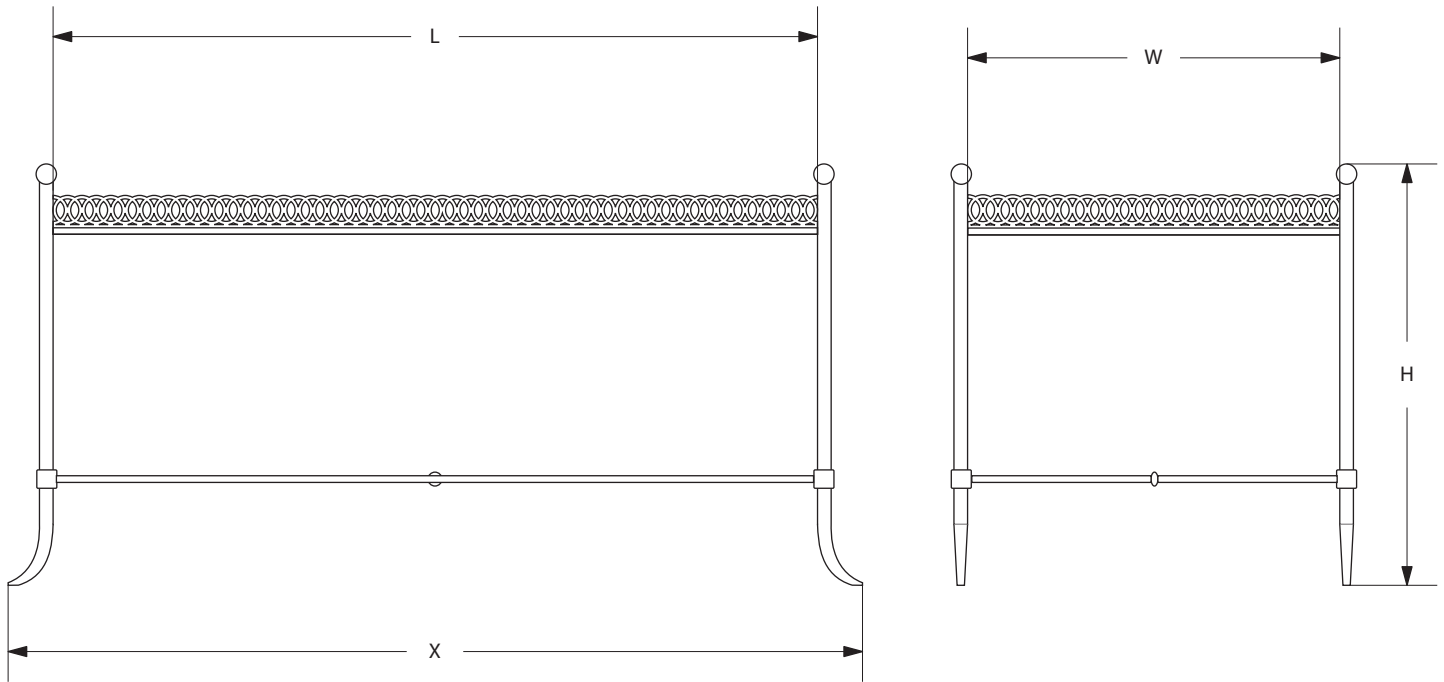

AVRETT

MOULTRIE COCKTAIL TABLE 9131

SMALL SIZE SHOWN IN GILT BRONZE WITH ANTIQUE MIRROR

DESIGNED BY PEYTON AVRETT

MOULTRIE		L	W	H	X
SMALL	CT 9131S	40 1/8"	20"	20"	45.5"
LARGE	CT 9131L	46"	22 3/8"	20"	51.25"

FINISH OPTIONS	
STANDARD	BI, LGB, GB, BB, WB, BRS, PG, GYB, W, BS
PREMIUM 1	MS, DB, HB, I, P, R, VG, WK, Z
PREMIUM 2	GL, AGL, BGL, UGL, SL, ASL, BSL, USL

GLASS OPTIONS	
STANDARD	CG
PREMIUM	LAM, HAM