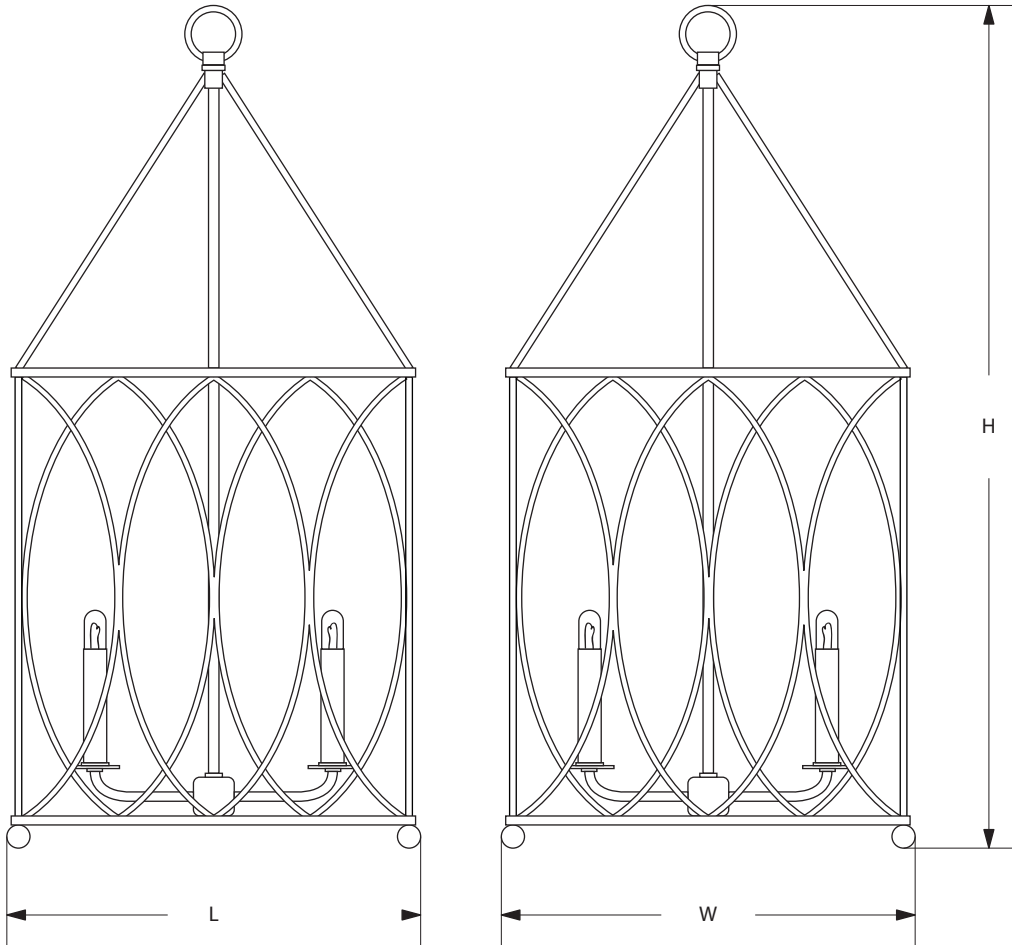

AVRETT

MORRISON CHARNDELIER C 6729
SMALL SIZE SHOWN IN AGED SILVER METAL LEAF

AVRETT

DESIGNED BY PEYTON AVRETT

ITEMS INCLUDED

MORRISON		CANOPY	L	W	H	LAMP
SMALL	C 6729S	6 1/8" DIA	14"	14"	30 1/2"	4-40W
REGULAR	C 6729R	6 1/8" DIA	16"	16"	34 1/2"	4-40W
LARGE	C 6729L	6 1/8" DIA	20"	20"	38"	4-40W