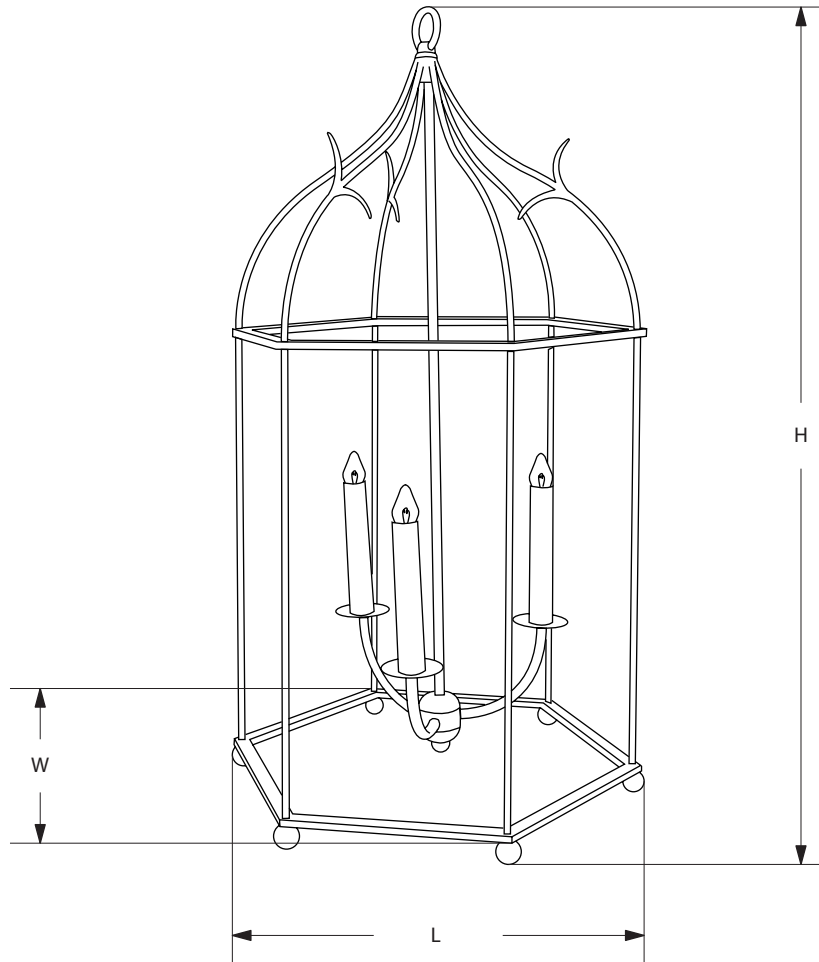

AVRETT

MONTAGUE CHANDELIER C 4839

LARGE SIZE SHOWN IN GILT BRONZE, AVAILABLE WITH GLASS PANELS

DESIGNED BY PEYTON AVRETT

ITEMS INCLUDED

MONTAGUE		CANOPY	L	W	H	LAMP
SMALL	C 4839S	6 1/8" DIA	15"	15"	27 1/2"	3-40W
REGULAR	C 4839R	6 1/8" DIA	17"	17"	31 1/2"	3-40W
LARGE	C 4839L	6 1/8" DIA	20"	20"	36"	3-40W

FINISH OPTIONS	
STANDARD	BI, LGB, GB, BB, WB, BRS, PG, GYB, W, BS
PREMIUM 1	MS, DB, HB, I, P, R, VG, WK, Z
PREMIUM 2	GL, AGL, BGL, UGL, SL, ASL, BSL, USL

GLASS OPTIONS	
STANDARD	CG
PREMIUM	LRG, HRG, LAM, HAM