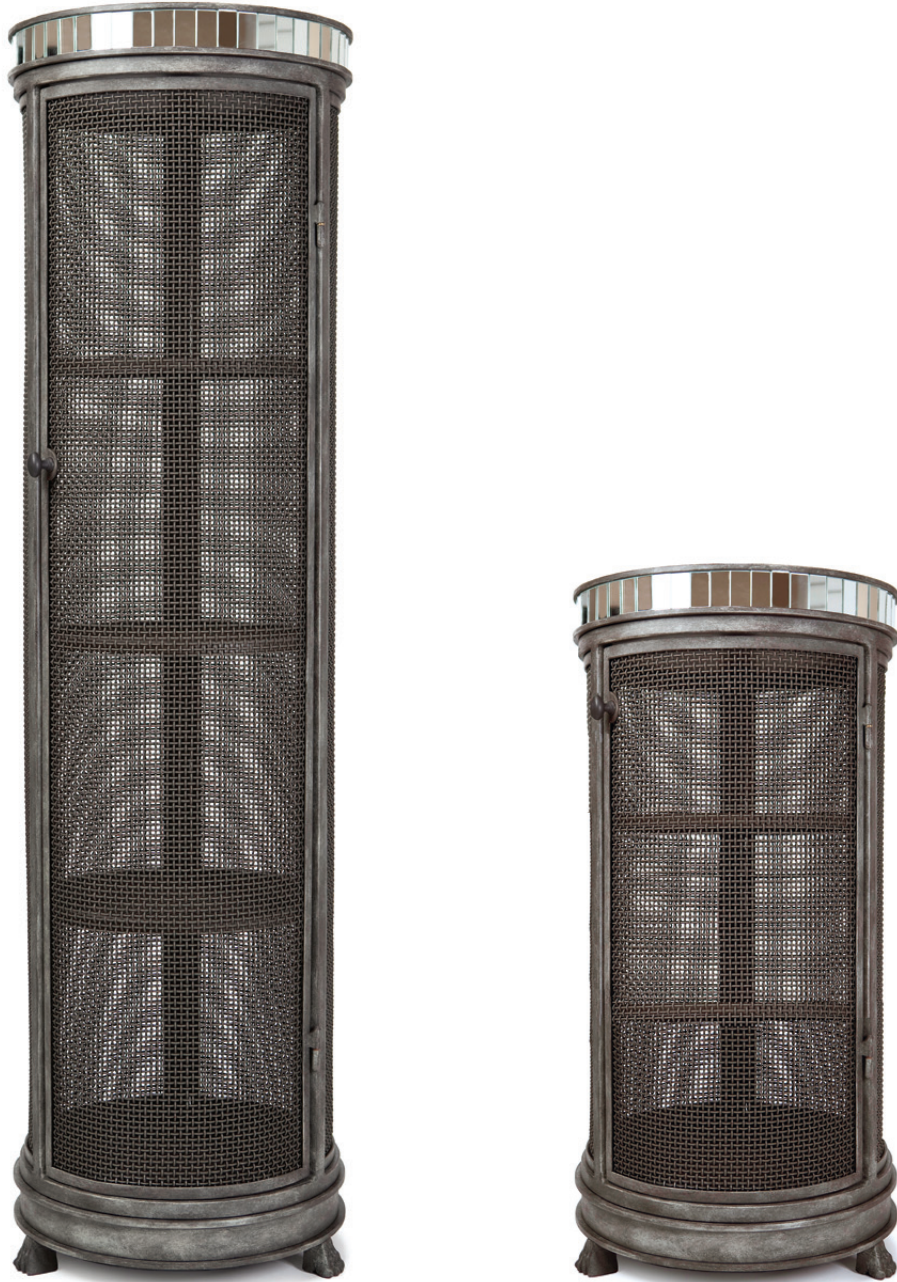

A V R E T T

MESH COLUMN ME 0311

REGULAR SIZE SHOWN IN WASHED KHAKI f29 WITH MIRROR BAND TRIM AND LIONS PAW FEET  
REGULAR/SHORT 2 SHELVES DIAM 14" H 30"      REGULAR/TALL 3 SHELVES DIAM 14" H 60"  
LARGE/SHORT 2 SHELVES DIAM 20" H 30"      LARGE/TALL 3 SHELVES DIAM 20" H 60"