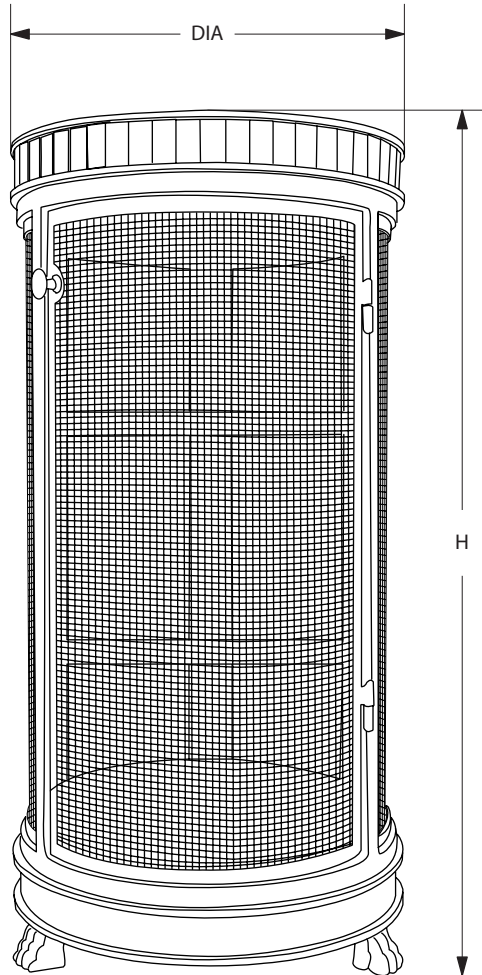

AVRETT

MESH COLUMN ME 0311 S

REGULAR SIZE SHOWN IN WASHED KHAKI WITH MIRROR BAND TRIM AND LIONS PAW FEET

MESH COLUMN		H	DIA
SMALL	ME 0311SS	30"	14"
LARGE	ME 0311LS	30"	20"

FINISH OPTIONS	
STANDARD	BI, LGB, GB, BB, WB, BRS, PG, GYB, W
PREMIUM 1	MS, DB, HB, I, P, R, VG, WK, Z
PREMIUM 2	GL, AGL, BGL, UGL, SL, ASL, BSL, USL