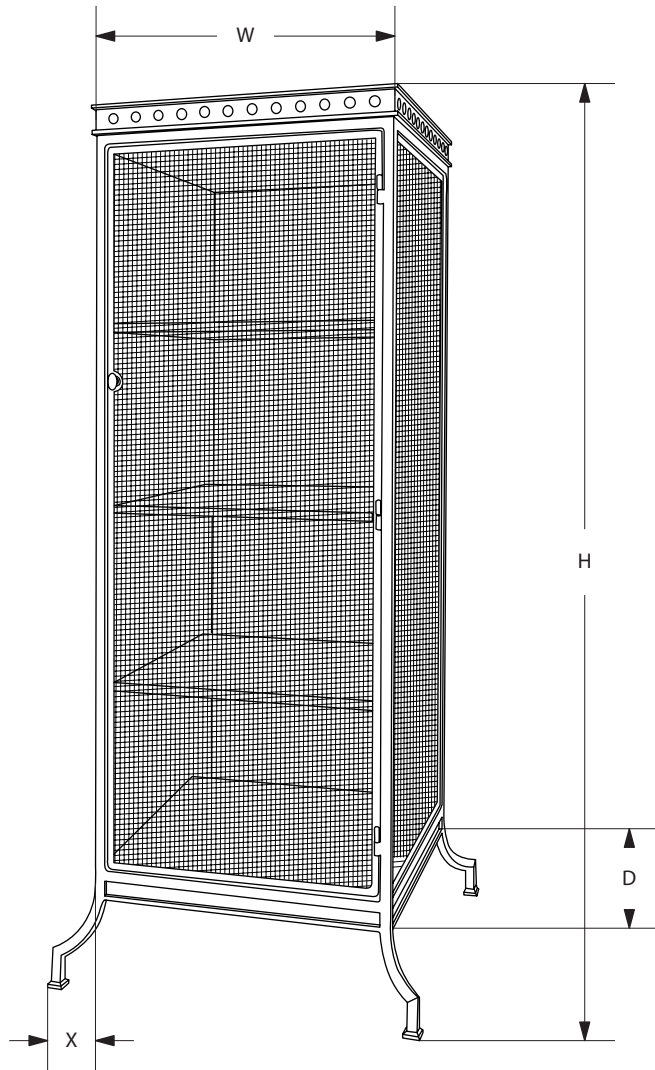

AVRETT

MESH CABINET PEDESTAL ME 0310

LARGE SIZE SHOWN IN WASHED KHAKI WITH NAIL HEAD TRIM

AVRETT

MESH CABINET PEDESTAL		W	H	D	X
SMALL	ME 0310S	16"	60"	16"	3"
LARGE	ME 0310L	22"	60"	22"	3"

FINISH OPTIONS	
STANDARD	BI, LGB, GB, BB, WB, BRS, PG, GYB, W, BS
PREMIUM 1	MS, DB, HB, I, P, R, VG, WK, Z
PREMIUM 2	GL, AGL, BGL, UGL, SL, ASL, BSL, USL