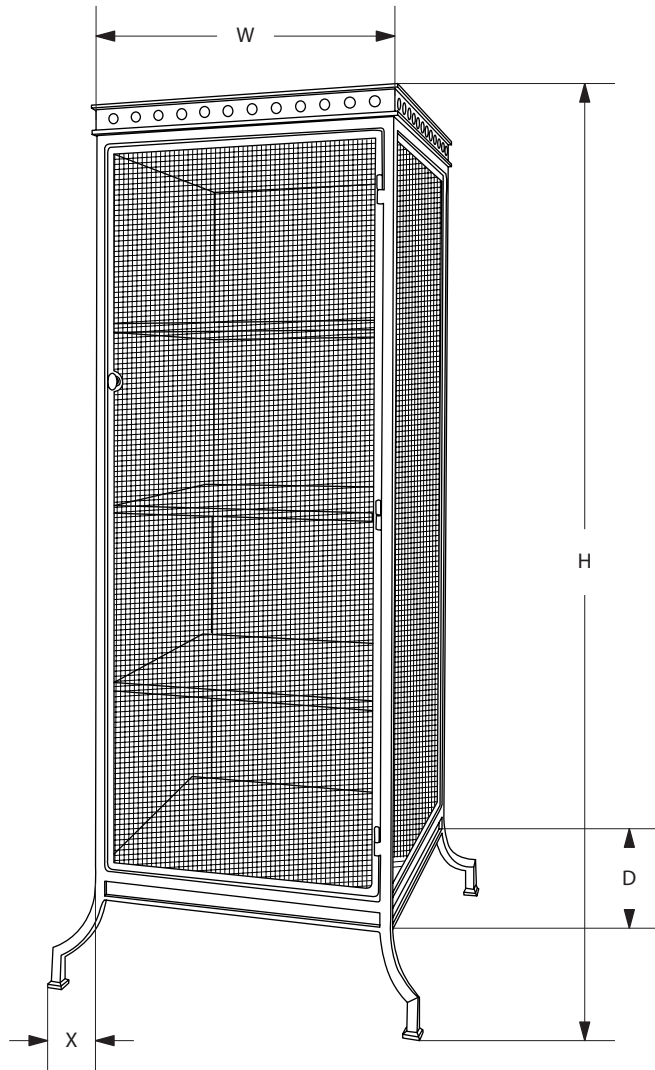

AVRETT

MESH CABINET PEDESTAL ME 0310

LARGE SIZE SHOWN IN WASHED KHAKI WITH NAIL HEAD TRIM

TEL: 843.554.1409 FAX: 843.554.1410 INFO@AVRETT.COM WWW.AVRETT.COM PO BOX 21317, CHARLESTON, SC 29413

© 2013 AVRETT

AVRETT

MESH CABINET PEDESTAL		W	H	D	X
SMALL	ME 0310S	16"	60"	16"	3"
LARGE	ME 0310L	22"	60"	22"	3"

FINISH OPTIONS	
STANDARD	BI, LGB, GB, BB, WB, BRS, PG, GYB, W, BS
PREMIUM 1	MS, DB, HB, I, P, R, VG, WK, Z
PREMIUM 2	GL, AGL, BGL, UGL, SL, ASL, BSL, USL