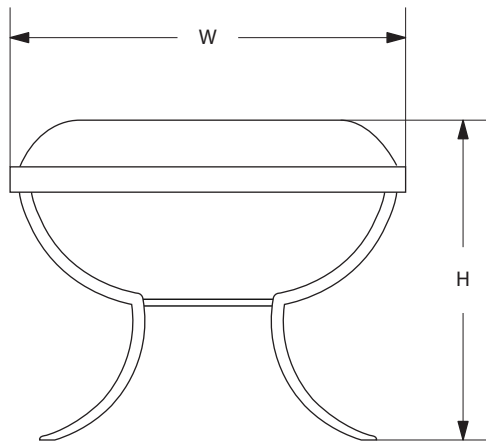

AVRETT

McCANTS BENCH S 5001

REGULAR SIZE SHOWN IN WITH UPHOLSTERED TOP

AVRETT

DESIGNED BY PEYTON AVRETT

2 1/2 YARDS OF COM FABRIC

<b>McCANTS</b>		L	W	H
REGULAR	S 5001R	68"	19"	19"

<b>FINISH OPTIONS</b>	
STANDARD	BI, LGB, GB, BB, WB, BRS, PG, GYB, W, BS
PREMIUM 1	MS, DB, HB, I, P, R, VG, WK, Z
PREMIUM 2	GL, AGL, BGL, UGL, SL, ASL, BSL, USL