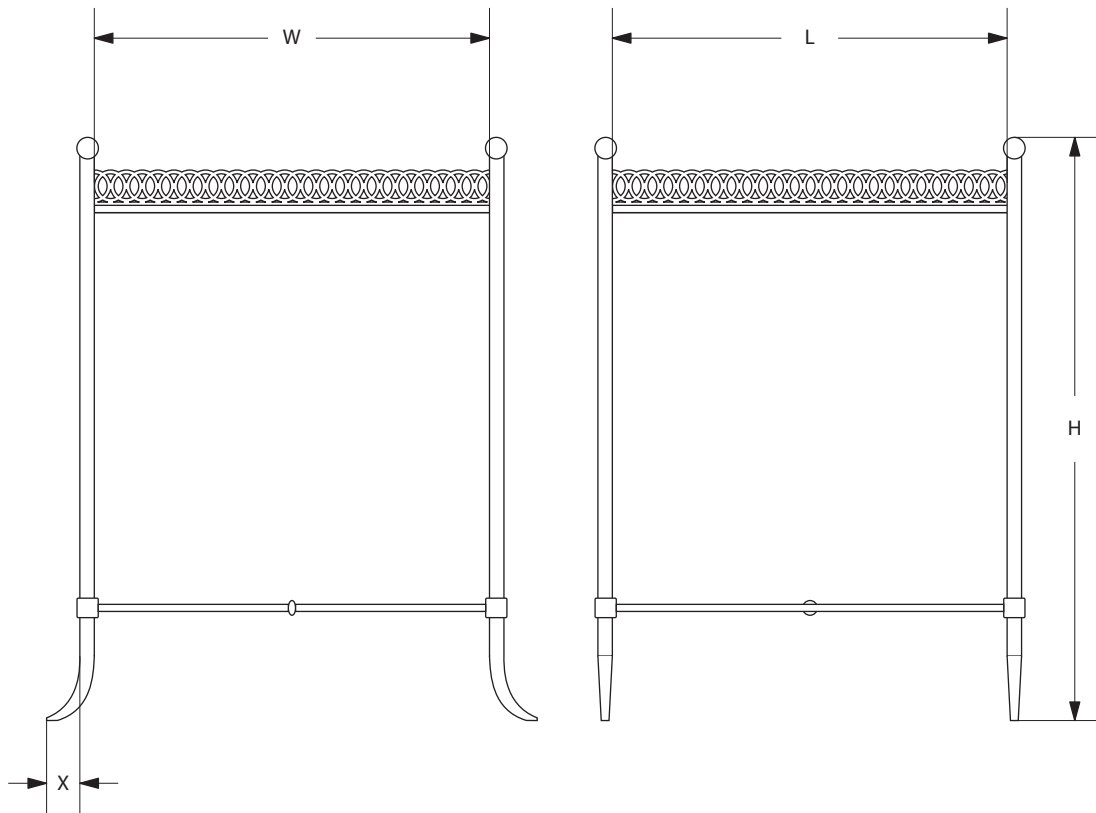

AVRETT

MAVERICK SIDE TABLE ST 5845

SMALL SIZE SHOWN IN GILT BRONZE WITH ANTIQUE MIRROR

TEL: 843.554.1409

FAX: 843.554.1410

INFO@AVRETT.COM

WWW.AVRETT.COM

PO BOX 21317, CHARLESTON, SC 29413

© 2013 AVRETT

AVRETT

DESIGNED BY PEYTON AVRETT

MAVERICK		L	W	H	X
SMALL	ST 5845S	17"	17"	27 1/8"	2"
LARGE	ST 5845L	21 1/4"	21 1/4"	27"	2"

FINISH OPTIONS	
STANDARD	BI, LGB, GB, BB, WB, BRS, PG, GYB, W, BS
PREMIUM 1	MS, DB, HB, I, P, R, VG, WK, Z
PREMIUM 2	GL, AGL, BGL, UGL, SL, ASL, BSL, USL