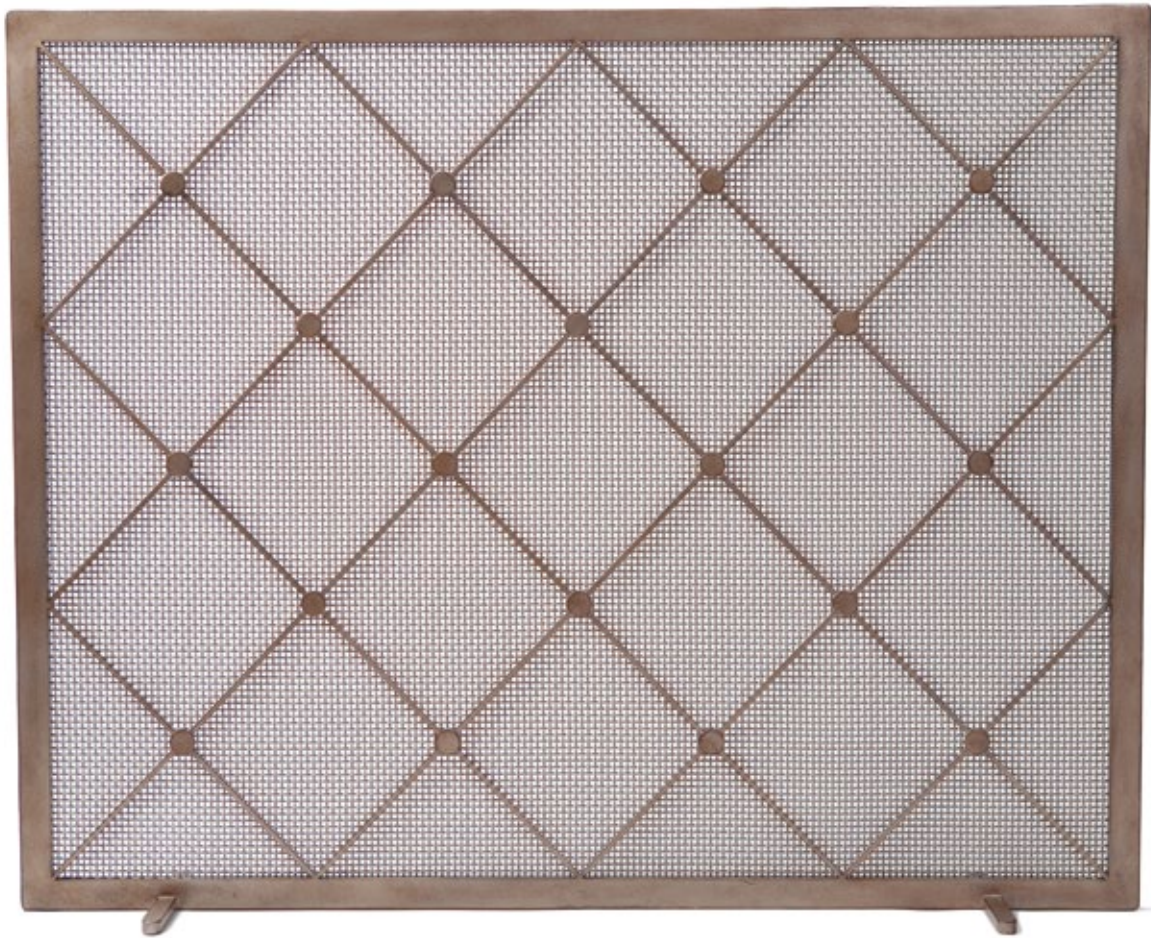

AVRETT

LATTICE FIRE SCREEN F 0301
REGULAR SIZE SHOWN IN BAROQUE SILVER

DESIGNED BY PEYTON AVRETT

LATTICE		W	H
REGULAR	F 0301R	41"	32"

FINISH OPTIONS	
STANDARD	BI, LGB, GB, BB, WB, BRS, PG, GYB, W, BS
PREMIUM 1	MS, DB, HB, I, P, R, VG, WK, Z
PREMIUM 2	GL, AGL, BGL, UGL, SL, ASL, BSL, USL