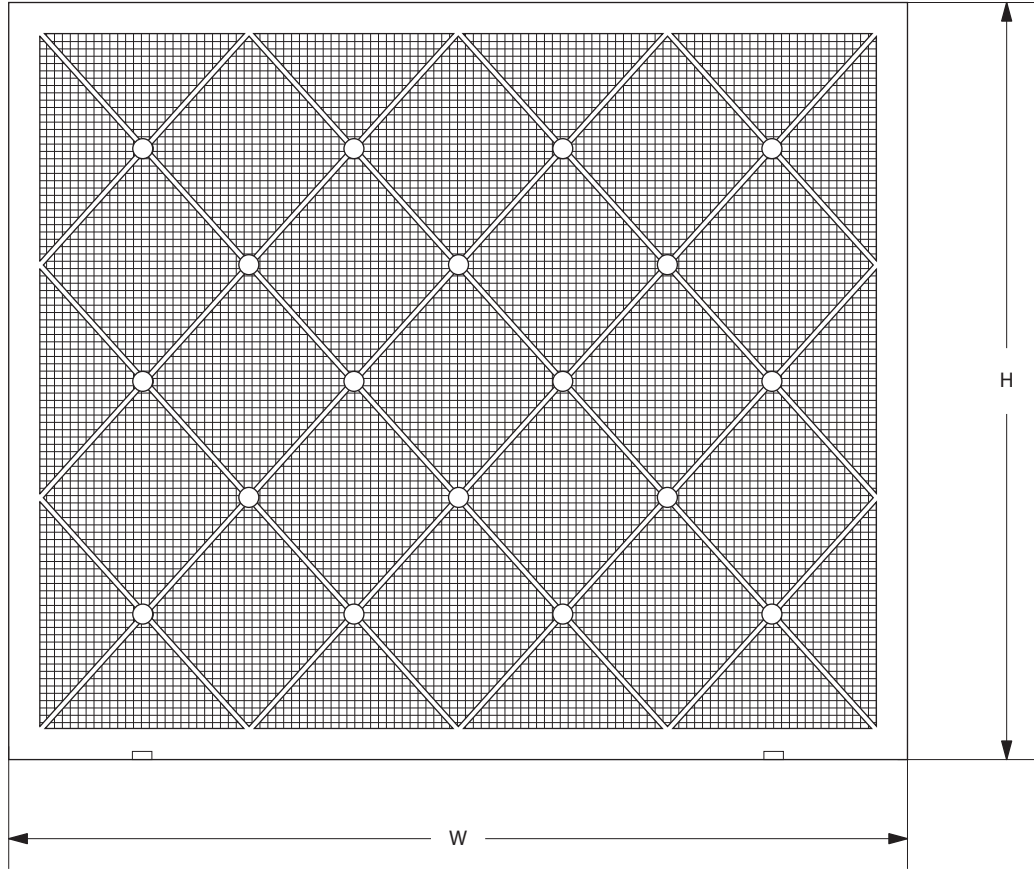

AVRETT

LATTICE FIRE SCREEN F 0301
REGULAR SIZE SHOWN IN BAROQUE SILVER

DESIGNED BY PEYTON AVRETT

LATTICE		W	H
REGULAR	F 0301R	41"	32"

FINISH OPTIONS	
STANDARD	BI, LGB, GB, BB, WB, BRS, PG, GYB, W, BS
PREMIUM 1	MS, DB, HB, I, P, R, VG, WK, Z
PREMIUM 2	GL, AGL, BGL, UGL, SL, ASL, BSL, USL