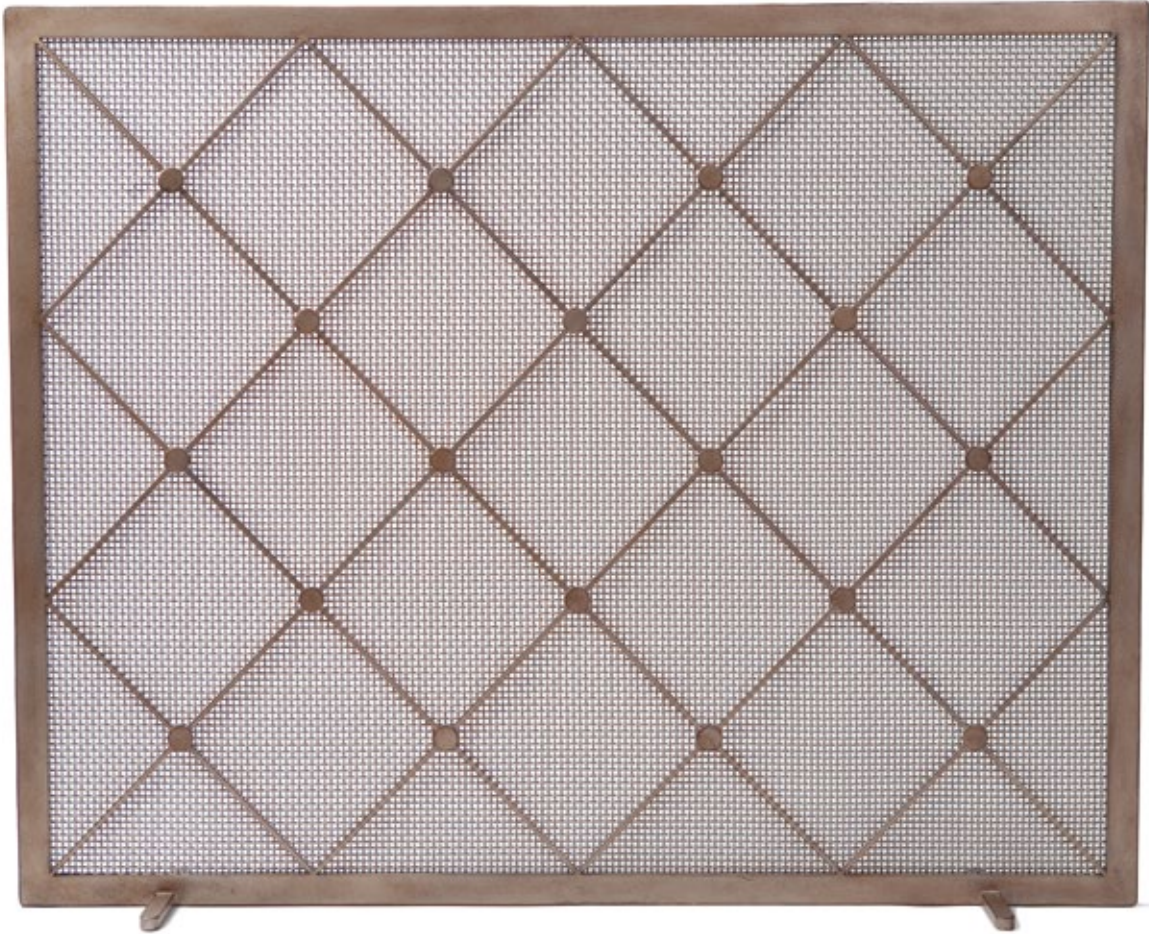

AVRETT

LATTICE FIRE SCREEN F 0301  
REGULAR SIZE SHOWN IN BAROQUE SILVER

DESIGNED BY PEYTON AVRETT

<b>LATTICE</b>		<b>W</b>	<b>H</b>
REGULAR	F 0301R	41"	32"

<b>FINISH OPTIONS</b>	
STANDARD	BI, LGB, GB, BB, WB, BRS, PG, GYB, W, BS
PREMIUM 1	MS, DB, HB, I, P, R, VG, WK, Z
PREMIUM 2	GL, AGL, BGL, UGL, SL, ASL, BSL, USL