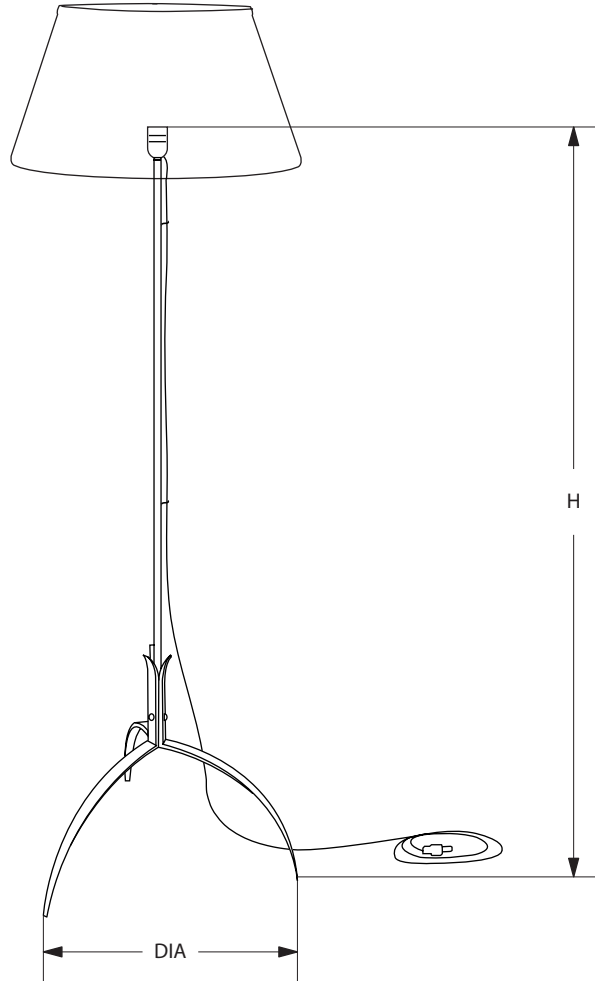

AVRETT

KINGSTREE FLOOR LAMP FL 2890

REGULAR SIZE SHOWN IN GILT BRONZE WITH WHITE HARDBACK SHADE AND GOLD PONY LINER

TEL: 843.554.1409 FAX: 843.554.1410 INFO@AVRETT.COM WWW.AVRETT.COM PO BOX 21317, CHARLESTON, SC 29413
© 2013 AVRETT

AVRETT

DESIGNED BY PEYTON AVRETT

KINGSTREE		DIA	H	LAMP
REGULAR	FL 2890R	15 3/4"	47 1/2"	1-75W

FINISH OPTIONS	
STANDARD	BI, LGB, GB, BB, WB, BRS, PG, GYB, W, BS
PREMIUM 1	MS, DB, HB, I, P, R, VG, WK, Z
PREMIUM 2	GL, AGL, BGL, UGL, SL, ASL, BSL, USL