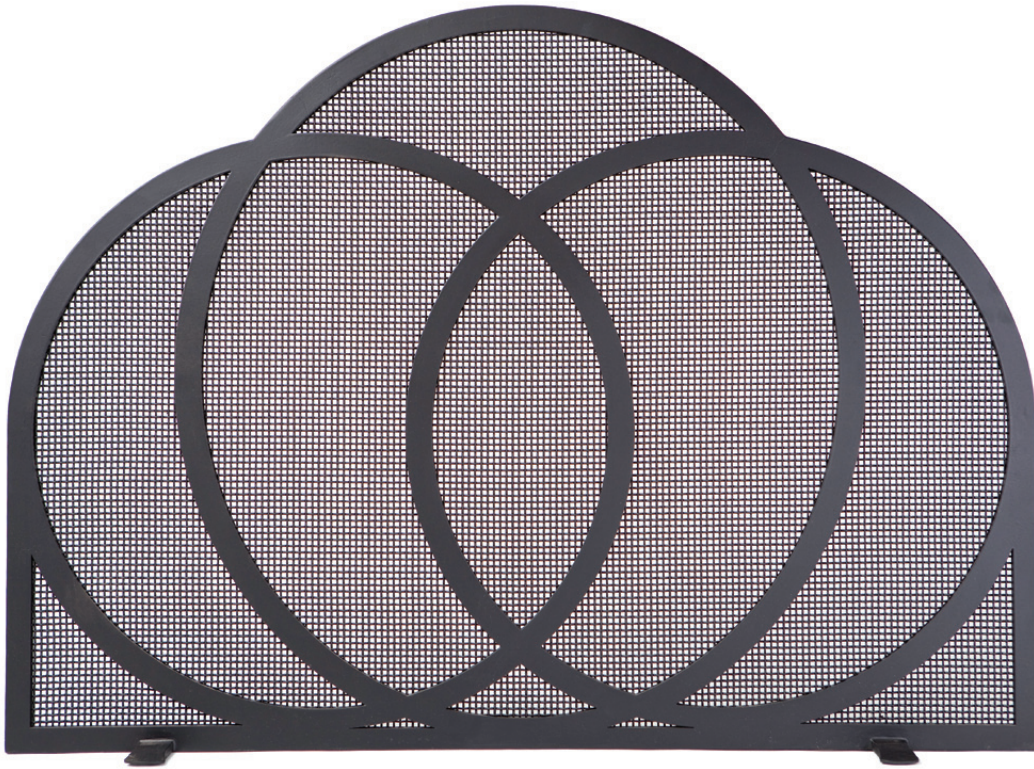

A V R E T T

KIMBALL FIRE SCREEN F 5124

REGULAR SIZE SHOWN IN BLACK IRON f1

REGULAR W 41" H 30"

*Most of our fire screens are built to suit the opening*

*Custom abilities, additional finishes and options available. Please call 877.7AVRETT.*