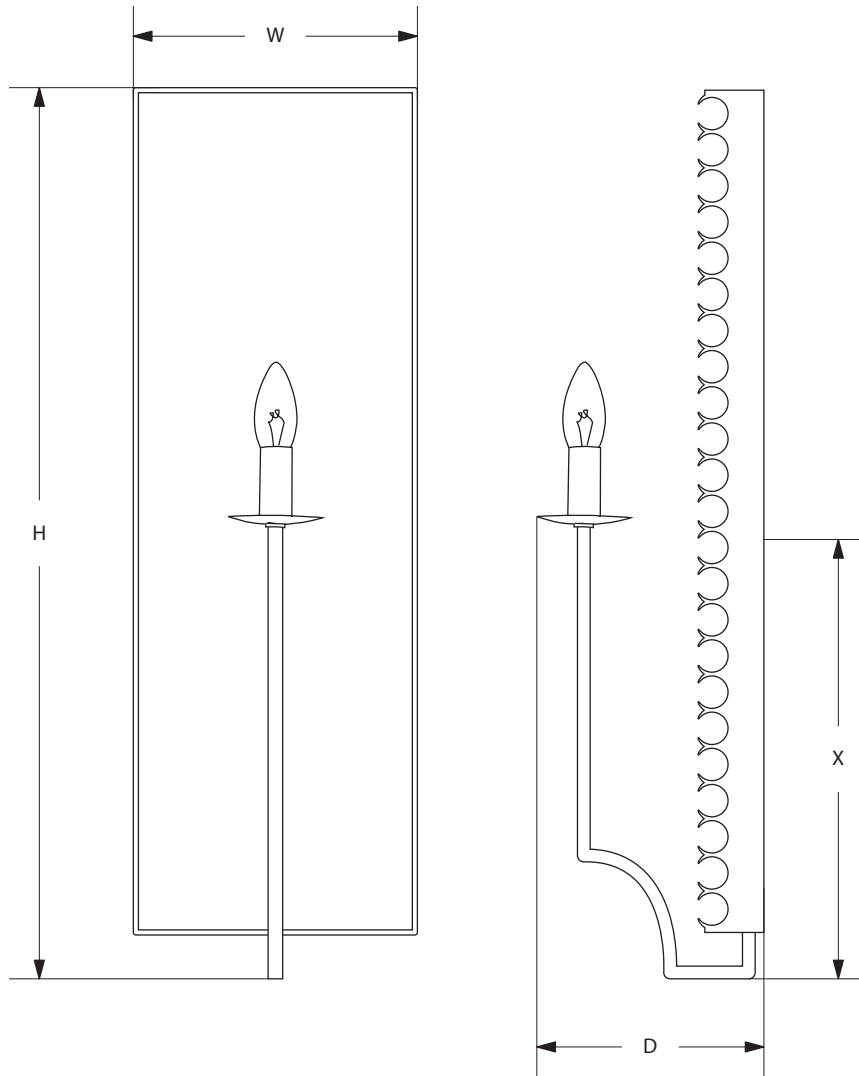

AVRETT

JULIUS WALL SCONCE WS 1945

REGULAR SIZE SHOWN IN RUST WITH ANTIQUE MIRROR

TEL: 843.554.1409

FAX: 843.554.1410

INFO@AVRETT.COM

WWW.AVRETT.COM

PO BOX 21317, CHARLESTON, SC 29413

© 2013 AVRETT

AVRETT

DESIGNED BY PEYTON AVRETT

ITEMS INCLUDED

JULIUS		W	H	D	X	LAMP
REGULAR	WS 1945R	7 1/2"	23 1/4"	6 1/2"	11"	1-40W

FINISH OPTIONS	
STANDARD	BI, LGB, GB, BB, WB, BRS, PG, GYB, W, BS
PREMIUM 1	MS, DB, HB, I, P, R, VG, WK, Z
PREMIUM 2	GL, AGL, BGL, UGL, SL, ASL, BSL, USL