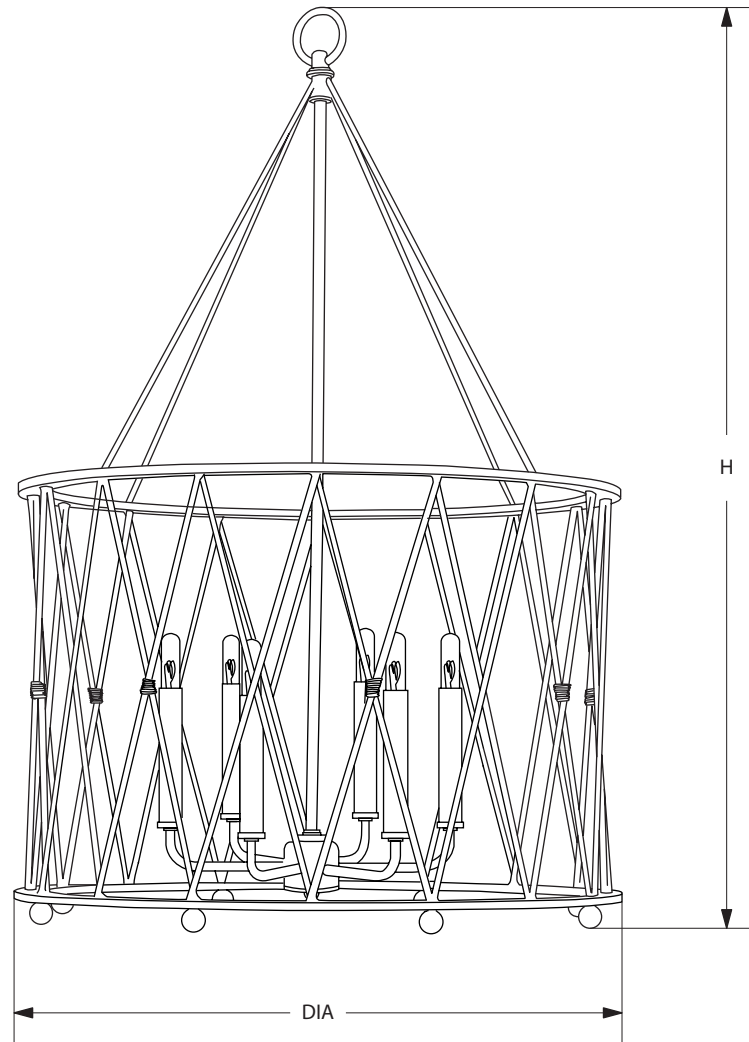

AVRETT

JACKSON CHANDELIER C 7119  
REGULAR SIZE SHOWN IN BURNISHED BRONZE

AVRETT

DESIGNED BY PEYTON AVRETT

ITEMS INCLUDED

JACKSON		CANOPY	H	DIA	LAMP
SMALL	C 7119S	6 1/8" DIA	27"	17"	6-40W
REGULAR	C 7119R	6 1/8" DIA	31"	20"	6-40W
LARGE	C 7119L	6 1/8" DIA	36"	24"	6-40W