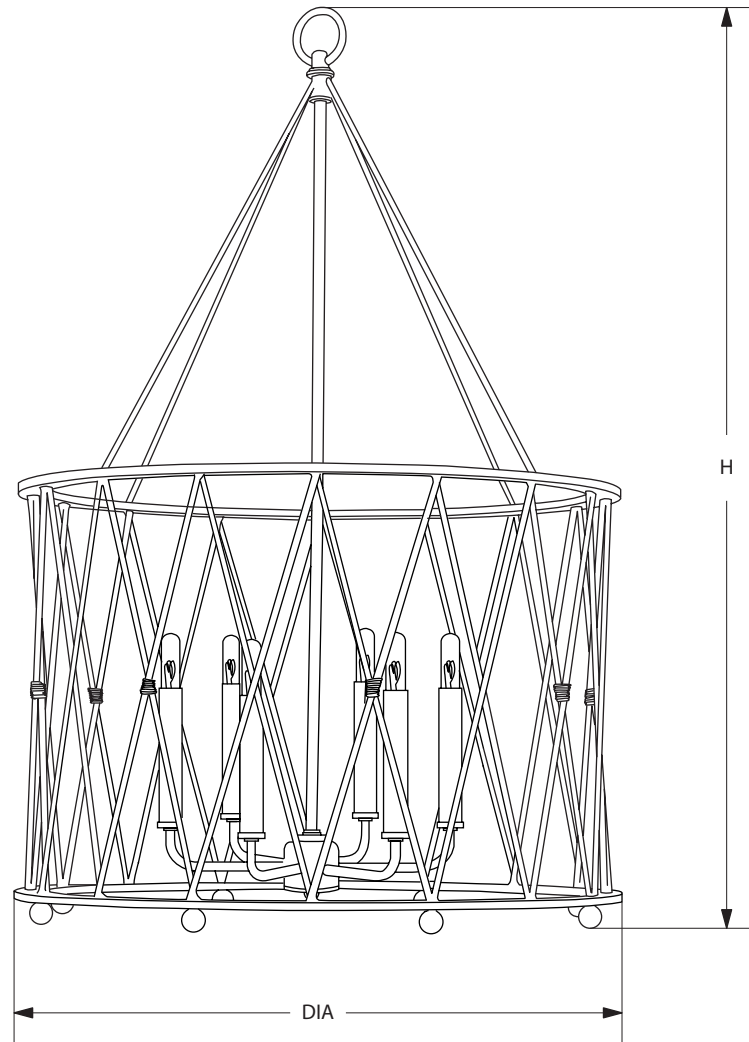

AVRETT

JACKSON CHANDELIER C 7119
REGULAR SIZE SHOWN IN BURNISHED BRONZE

AVRETT

DESIGNED BY PEYTON AVRETT

ITEMS INCLUDED

JACKSON		CANOPY	H	DIA	LAMP
SMALL	C 7119S	6 1/8" DIA	27"	17"	6-40W
REGULAR	C 7119R	6 1/8" DIA	31"	20"	6-40W
LARGE	C 7119L	6 1/8" DIA	36"	24"	6-40W