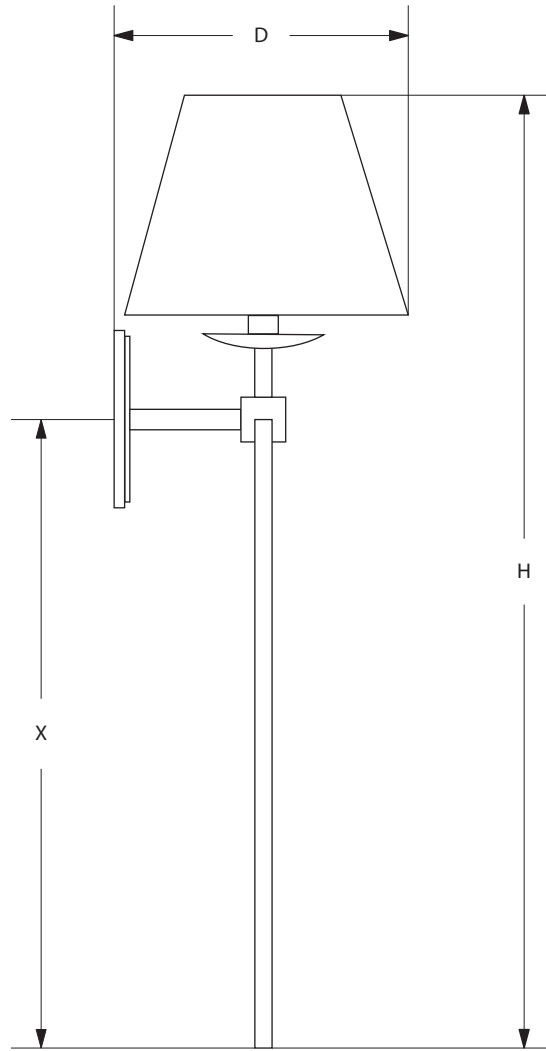

AVRETT

HEMINGWAY WALL SCONCE WS 4319

REGULAR SIZE SHOWN IN GOLD METAL LEAF WITH BLACK HARDBACK SHADE AND GOLD PONY LINER

AVRETT

DESIGNED BY PEYTON AVRETT

ITEMS INCLUDED

HEMINGWAY		BACK PLATE	W	H	D	X	LAMP
REGULAR	WS 4319R	4" X 5"	8"	29"	8 1/2"	15 7/8"	1-40W