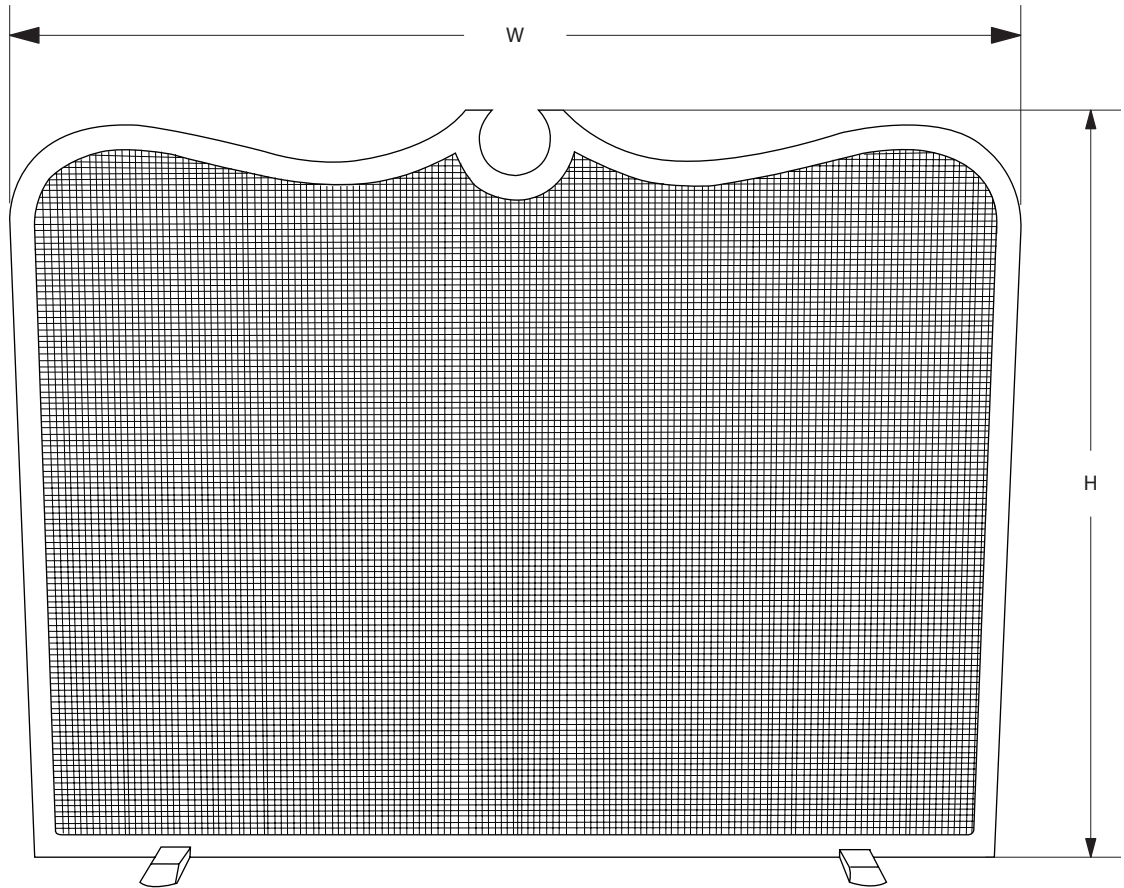

AVRETT

HELLER FIRE SCREEN F 9872
REGULAR SIZE SHOWN IN BAROQUE SILVER

DESIGNED BY PEYTON AVRETT

HELLER		W	H
REGULAR	F 9872R	41"	32"

FINISH OPTIONS	
STANDARD	BI, LGB, GB, BB, WB, BRS, PG, GYB, W, BS
PREMIUM 1	MS, DB, HB, I, P, R, VG, WK, Z
PREMIUM 2	GL, AGL, BGL, UGL, SL, ASL, BSL, USL