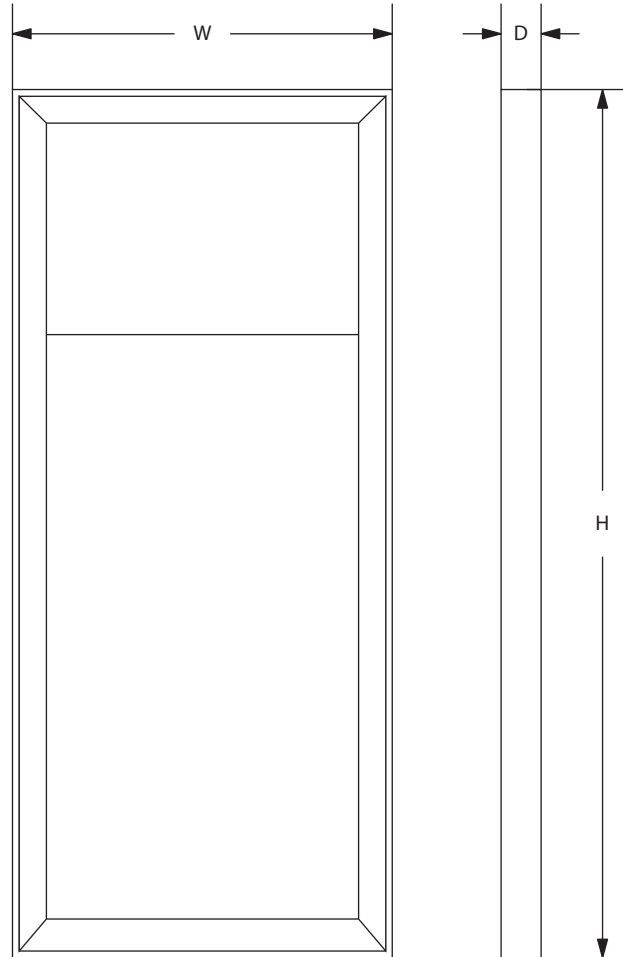

AVRETT

GURLEY MIRROR M 1979

REGULAR SIZE SHOWN IN BRUSHED STEEL WITH CLEAR MIRROR AND BEVELED BORDER

TEL: 843.554.1409 FAX: 843.554.1410 INFO@AVRETT.COM WWW.AVRETT.COM PO BOX 21317, CHARLESTON, SC 29413

© 2013 AVRETT

DESIGNED BY PEYTON AVRETT

<b>GURLEY</b>		W	H	D
REGULAR	M 1979R	24"	72"	2"

<b>FINISH OPTIONS</b>	
STANDARD	BI, LGB, GB, BB, WB, BRS, PG, GYB, W, BS
PREMIUM 1	MS, DB, HB, I, P, R, VG, WK, Z
PREMIUM 2	GL, AGL, BGL, UGL, SL, ASL, BSL, USL