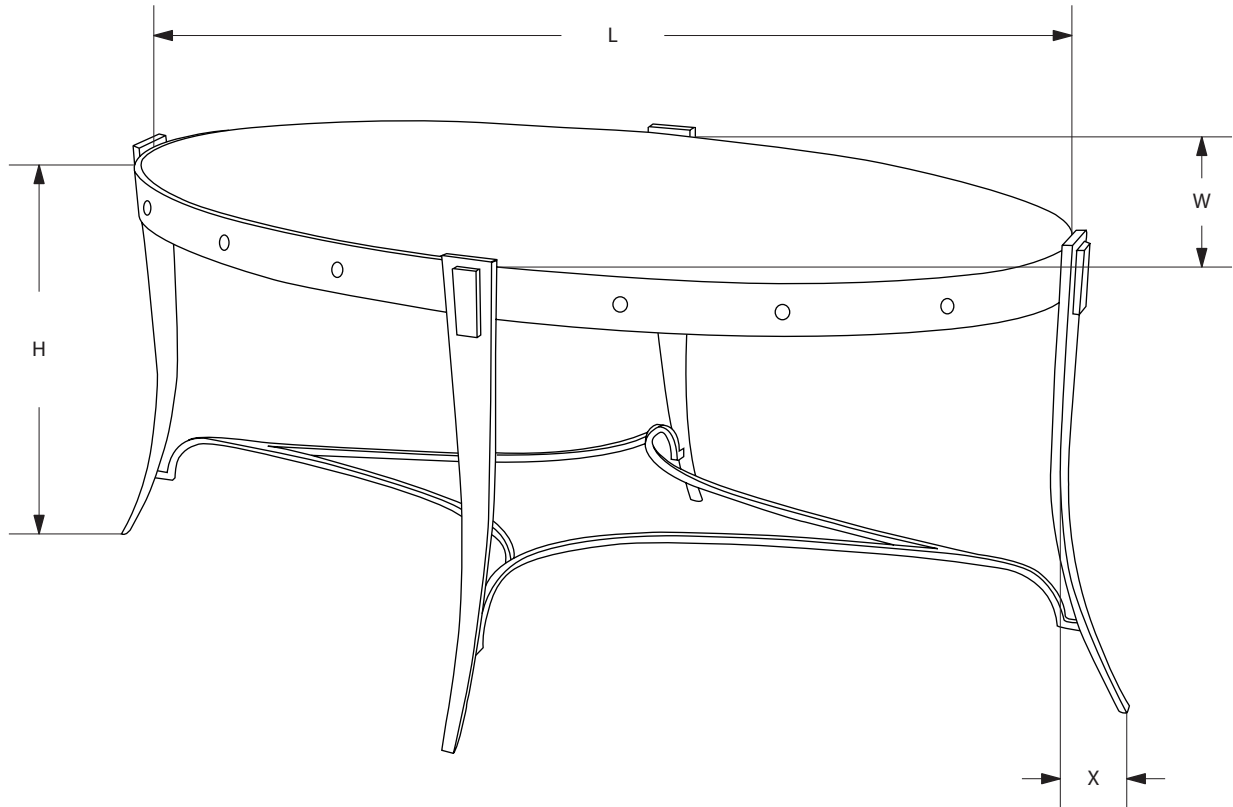

AVRETT

EMERSON COCKTAIL TABLE CT 3489

SMALL SIZE SHOWN IN WEATHERED BRONZE WITH ANTIQUE MIRROR

DESIGNED BY PEYTON AVRETT

EMERSON		L	W	H	X
SMALL	CT 3489S	38"	18"	18 1/2"	3 1/2"
LARGE	CT 3489L	45"	21"	18 1/2"	3 1/2"