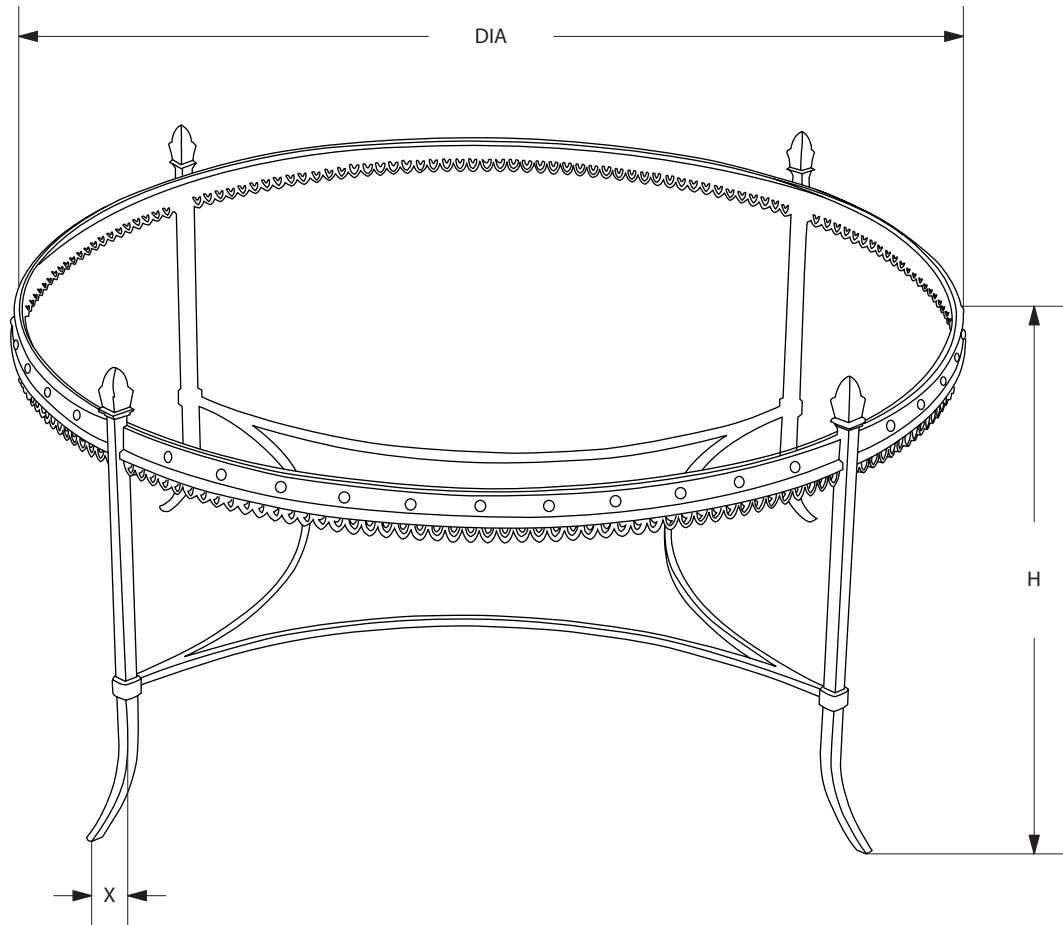

AVRETT

ELIZABETH COCKTAIL TABLE CT 6497

SMALL SIZE SHOWN IN VERSAILLES GOLD WITH CLEAR GLASS

AVRETT

DESIGNED BY PEYTON AVRETT

ELIZABETH		H	DIA	X
SMALL	CT 6497S	20 3/4"	40 3/4"	2"
LARGE	CT 6497L	20 3/4"	48"	2"