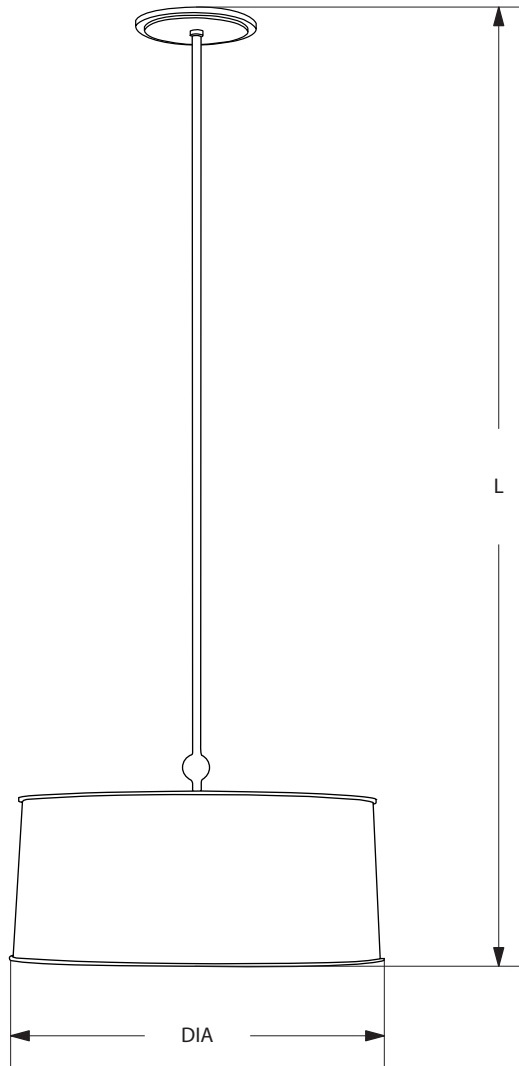

AVRETT

EARLIE PENDANT P 1001

REGULAR SIZE SHOWN IN BAROQUE SILVER WITH PAINTED SHADE

AVRETT

DESIGNED BY PEYTON AVRETT

ITEMS INCLUDED

EARLIE		CANOPY	L	DIA	LAMP
REGULAR	P 1001R	6 1/8" DIA	41"	15"	1-40W

FINISH OPTIONS	
STANDARD	BI, LGB, GB, BB, WB, BRS, PG, GYB, W, BS
PREMIUM 1	MS, DB, HB, I, P, R, VG, WK, Z
PREMIUM 2	GL, AGL, BGL, UGL, SL, ASL, BSL, USL