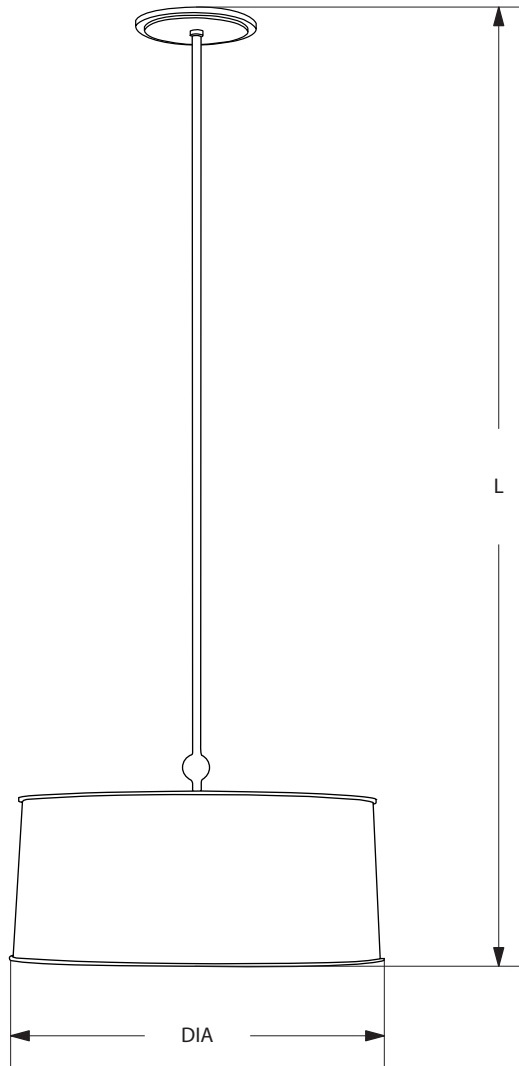

AVRETT

EARLIE PENDANT P 1001

REGULAR SIZE SHOWN IN BAROQUE SILVER WITH PAINTED SHADE

AVRETT

DESIGNED BY PEYTON AVRETT

ITEMS INCLUDED

<b>EARLIE</b>		CANOPY	L	DIA	LAMP
REGULAR	P 1001R	6 1/8" DIA	41"	15"	1-40W

<b>FINISH OPTIONS</b>	
STANDARD	BI, LGB, GB, BB, WB, BRS, PG, GYB, W, BS
PREMIUM 1	MS, DB, HB, I, P, R, VG, WK, Z
PREMIUM 2	GL, AGL, BGL, UGL, SL, ASL, BSL, USL