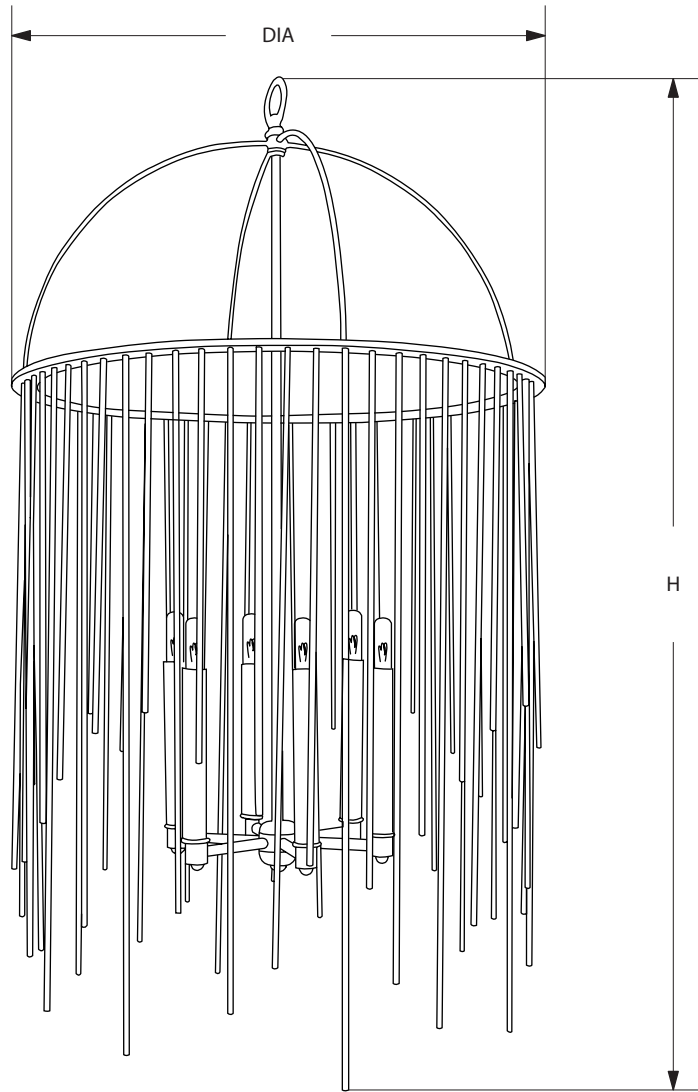

AVRETT

DOZIER CHANDELIER C 4912

REGULAR SIZE SHOWN IN PALE GOLD

TEL: 843.554.1409

FAX: 843.554.1410

INFO@AVRETT.COM

WWW.AVRETT.COM

PO BOX 21317, CHARLESTON, SC 29413

© 2013 AVRETT

AVRETT

DESIGNED BY PEYTON AVRETT

ITEMS INCLUDED

DOZIER		CANOPY	H	DIA	LAMP
SMALL	C 4912S	6 1/8" DIA	30"	16"	6-40W
REGULAR	C 4912R	6 1/8" DIA	36"	20"	6-40W
LARGE	C 4912L	6 1/8" DIA	42"	24"	6-40W