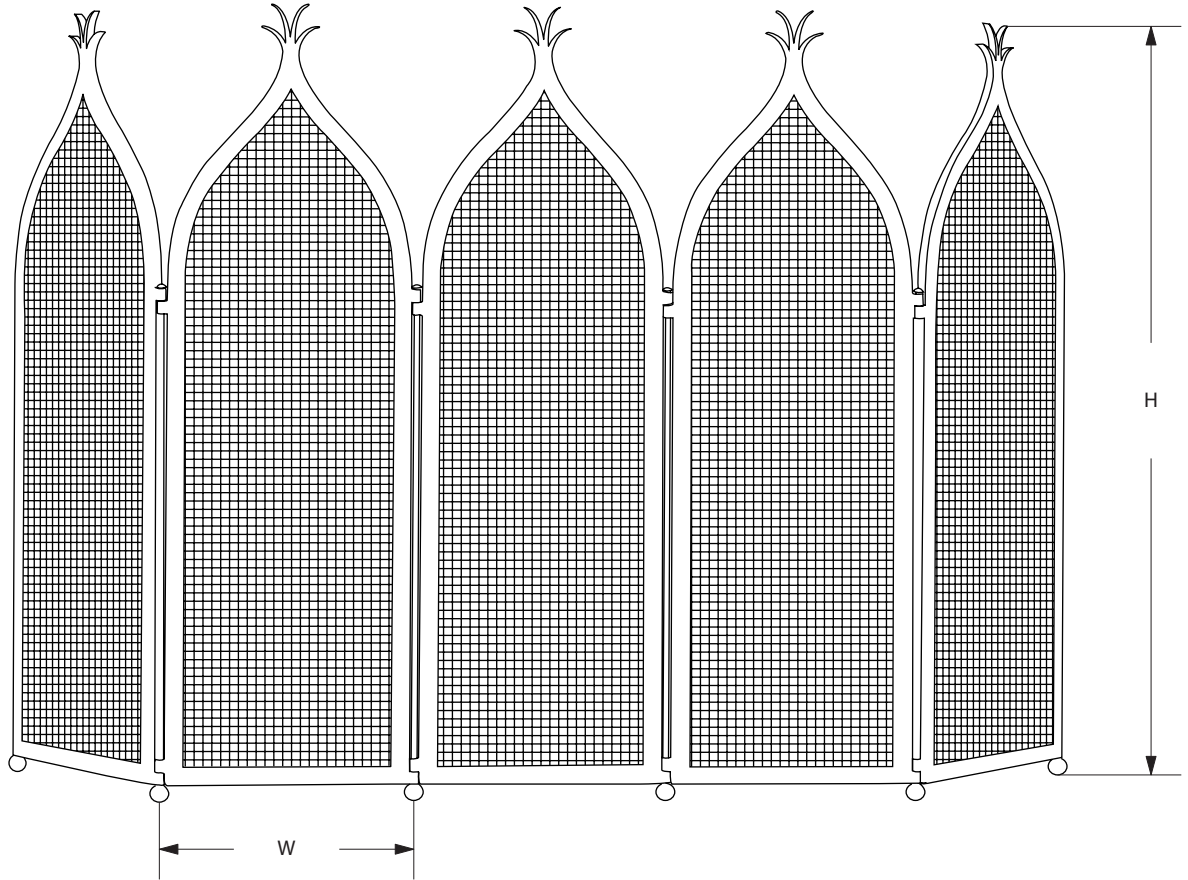

AVRETT

CRESCENT FIRE SCREEN F 6565

REGULAR SIZE SHOWN IN WASHED KHAKI WITH GILDED BALL FEET

DESIGNED BY PEYTON AVRETT

CRESCENT		W	H
REGULAR	F 6565R (5 PANELS)	10"	32 1/2"

FINISH OPTIONS	
STANDARD	BI, LGB, GB, BB, WB, BRS, PG, GYB, W, BS
PREMIUM 1	MS, DB, HB, I, P, R, VG, WK, Z
PREMIUM 2	GL, AGL, BGL, UGL, SL, ASL, BSL, USL