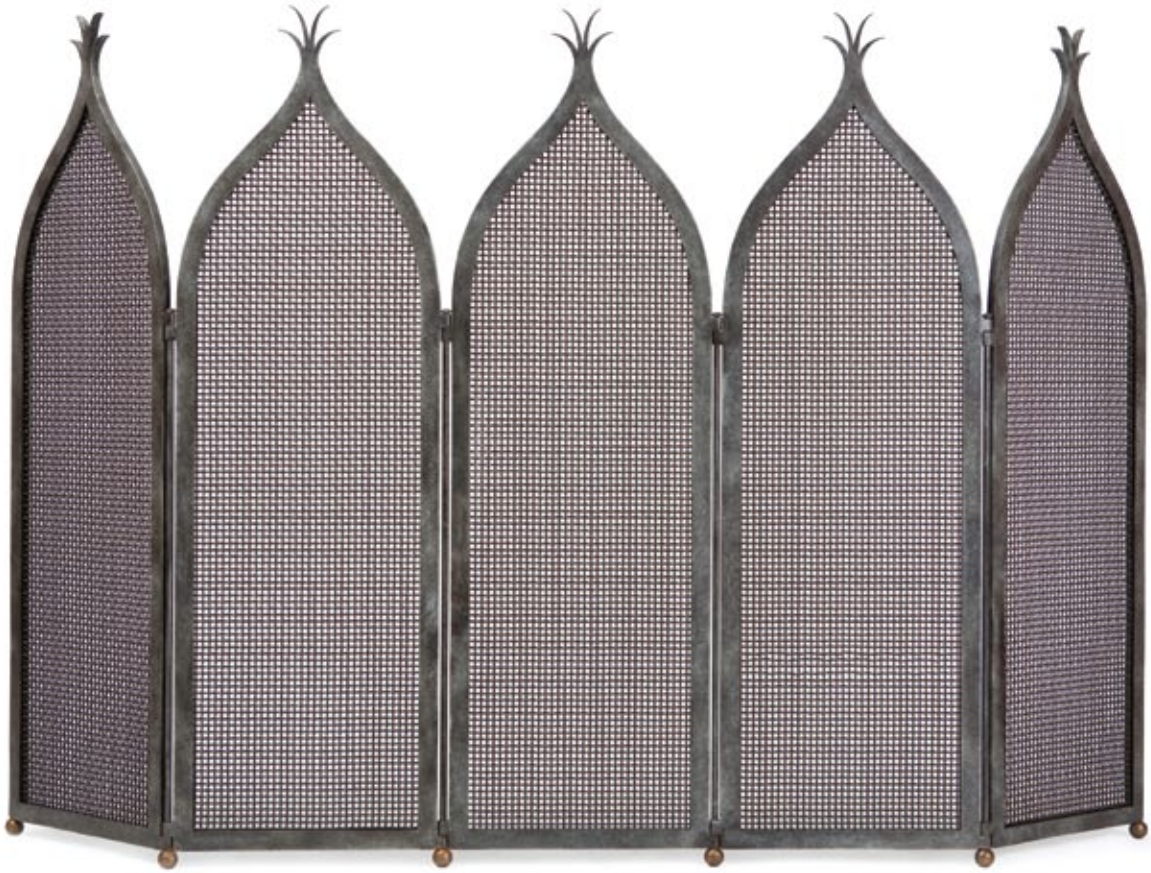

AVRETT

CRESCENT FIRE SCREEN F 6565

REGULAR SIZE SHOWN IN WASHED KHAKI WITH GILDED BALL FEET

DESIGNED BY PEYTON AVRETT

CRESCENT		W	H
REGULAR	F 6565R (5 PANELS)	10"	32 1/2"

FINISH OPTIONS	
STANDARD	BI, LGB, GB, BB, WB, BRS, PG, GYB, W, BS
PREMIUM 1	MS, DB, HB, I, P, R, VG, WK, Z
PREMIUM 2	GL, AGL, BGL, UGL, SL, ASL, BSL, USL