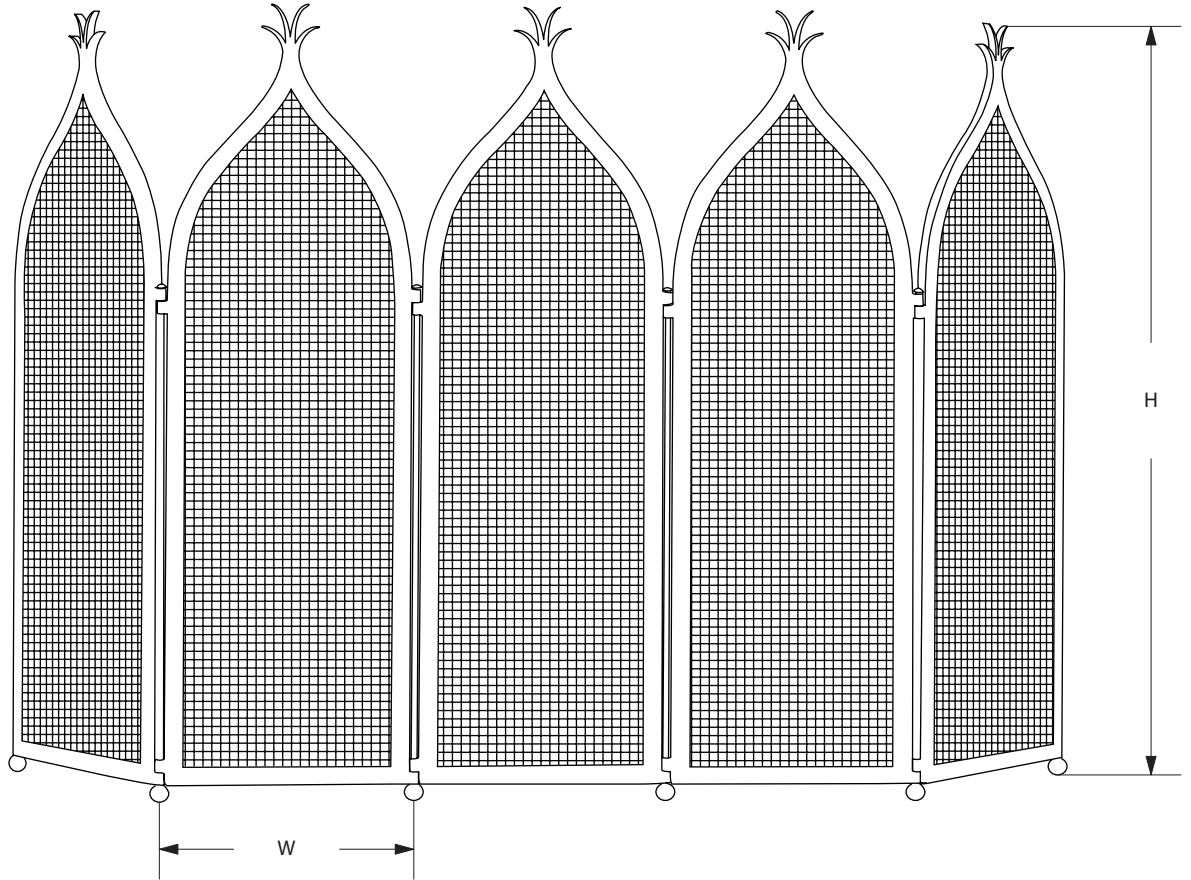

AVRETT

CRESCENT FIRE SCREEN F 6565

REGULAR SIZE SHOWN IN WASHED KHAKI WITH GILDED BALL FEET

DESIGNED BY PEYTON AVRETT

CRESCENT		W	H
REGULAR	F 6565R (5 PANELS)	10"	32 1/2"

FINISH OPTIONS	
STANDARD	BI, LGB, GB, BB, WB, BRS, PG, GYB, W, BS
PREMIUM 1	MS, DB, HB, I, P, R, VG, WK, Z
PREMIUM 2	GL, AGL, BGL, UGL, SL, ASL, BSL, USL