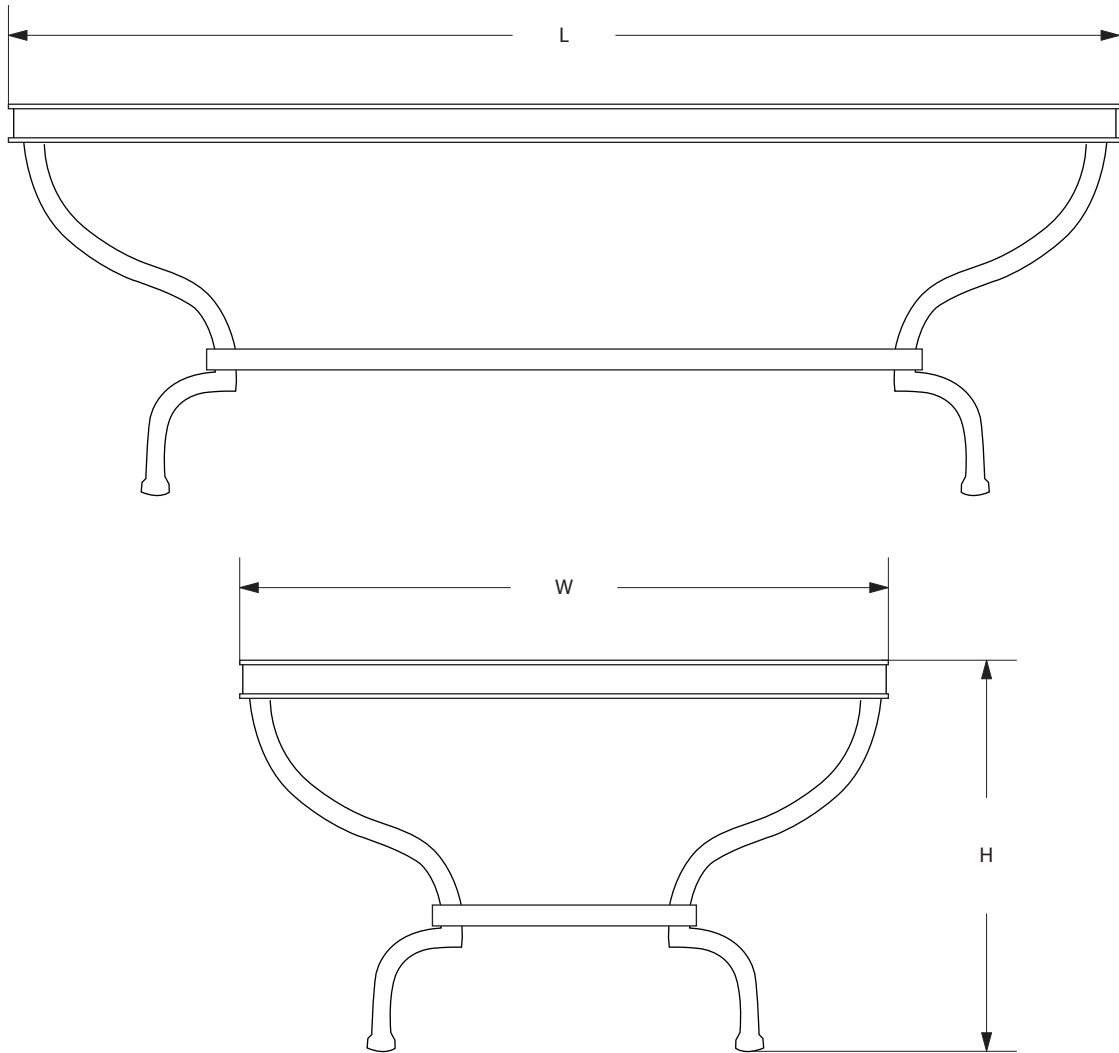

AVRETT

CEINTURE COCKTAIL TABLE CT 6785
LARGE SIZE SHOWN IN PALE GOLD WITH ANTIQUE MIRROR

DESIGNED BY PEYTON AVRETT

CEINTURE		L	W	H
SMALL	CT 6785S	40"	24"	19"
LARGE	CT 6785L	54"	32"	19"

FINISH OPTIONS	
STANDARD	BI, LGB, GB, BB, WB, BRS, PG, GYB, W, BS
PREMIUM 1	MS, DB, HB, I, P, R, VG, WK, Z
PREMIUM 2	GL, AGL, BGL, UGL, SL, ASL, BSL, USL

GLASS OPTIONS	
STANDARD	CG
PREMIUM	LAM, HAM