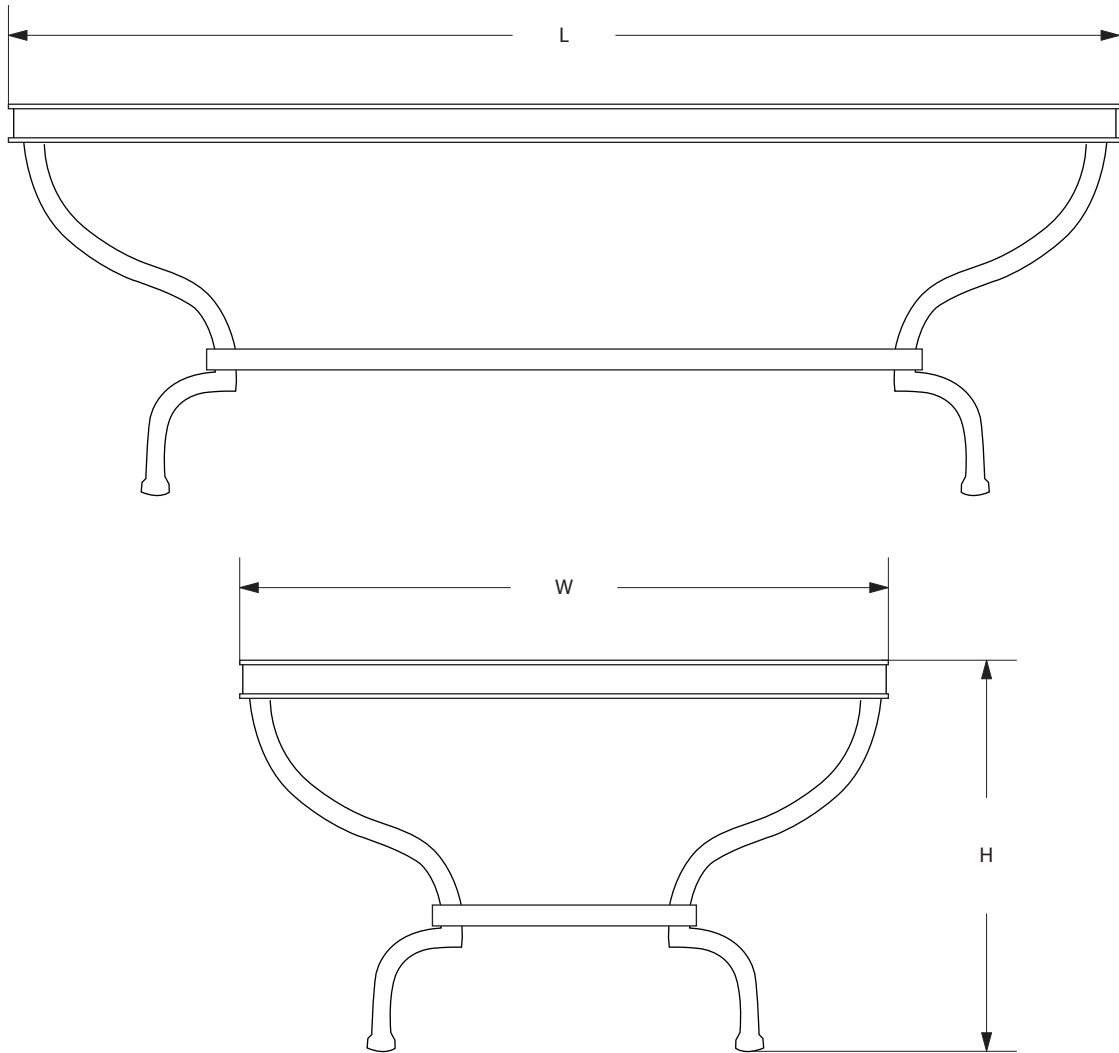

AVRETT

CEINTURE COCKTAIL TABLE CT 6785  
LARGE SIZE SHOWN IN PALE GOLD WITH ANTIQUE MIRROR

DESIGNED BY PEYTON AVRETT

CEINTURE		L	W	H
SMALL	CT 6785S	40"	24"	19"
LARGE	CT 6785L	54"	32"	19"

FINISH OPTIONS	
STANDARD	BI, LGB, GB, BB, WB, BRS, PG, GYB, W, BS
PREMIUM 1	MS, DB, HB, I, P, R, VG, WK, Z
PREMIUM 2	GL, AGL, BGL, UGL, SL, ASL, BSL, USL

GLASS OPTIONS	
STANDARD	CG
PREMIUM	LAM, HAM