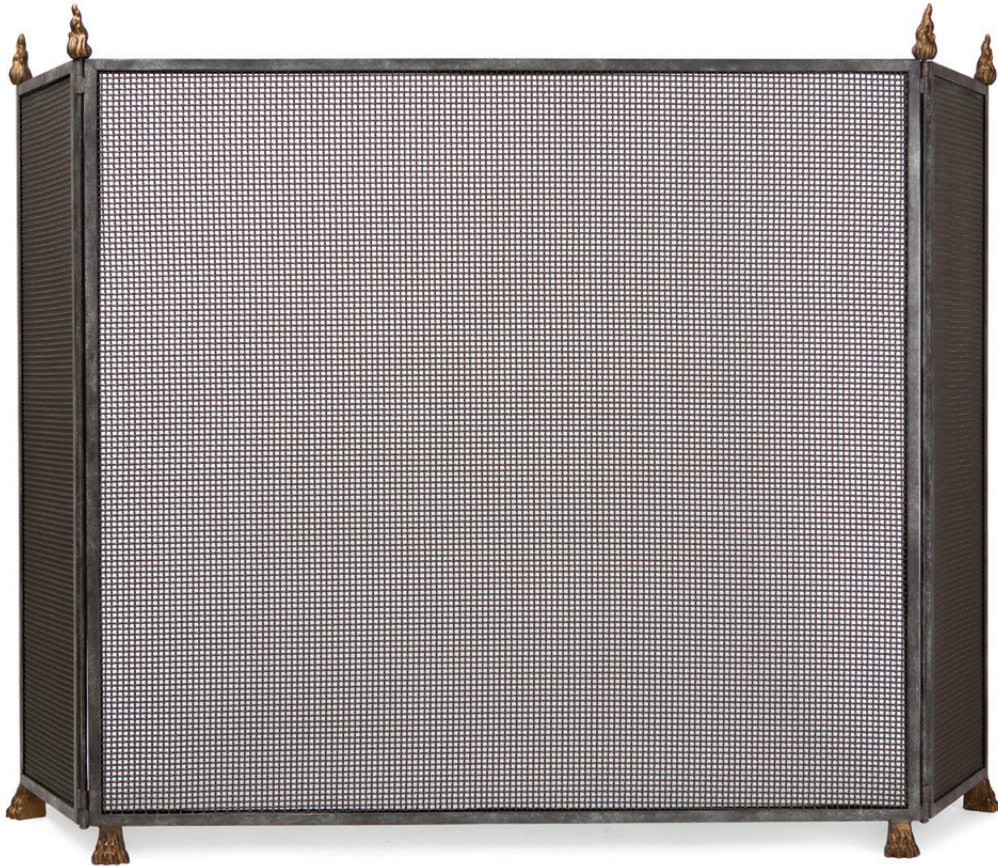

A V R E T T

BURGESS FIRE SCREEN FIRE SCREEN F 9705

REGULAR SIZE SHOWN IN WASHED KHAKI f29 WITH GILDED FLAME AND LIONS PAW FOOT

REGULAR MIDDLE PANEL W 36" H 33"      SIDE PANEL W 12" H 33"

*Most of our fire screens are built to suit the opening*