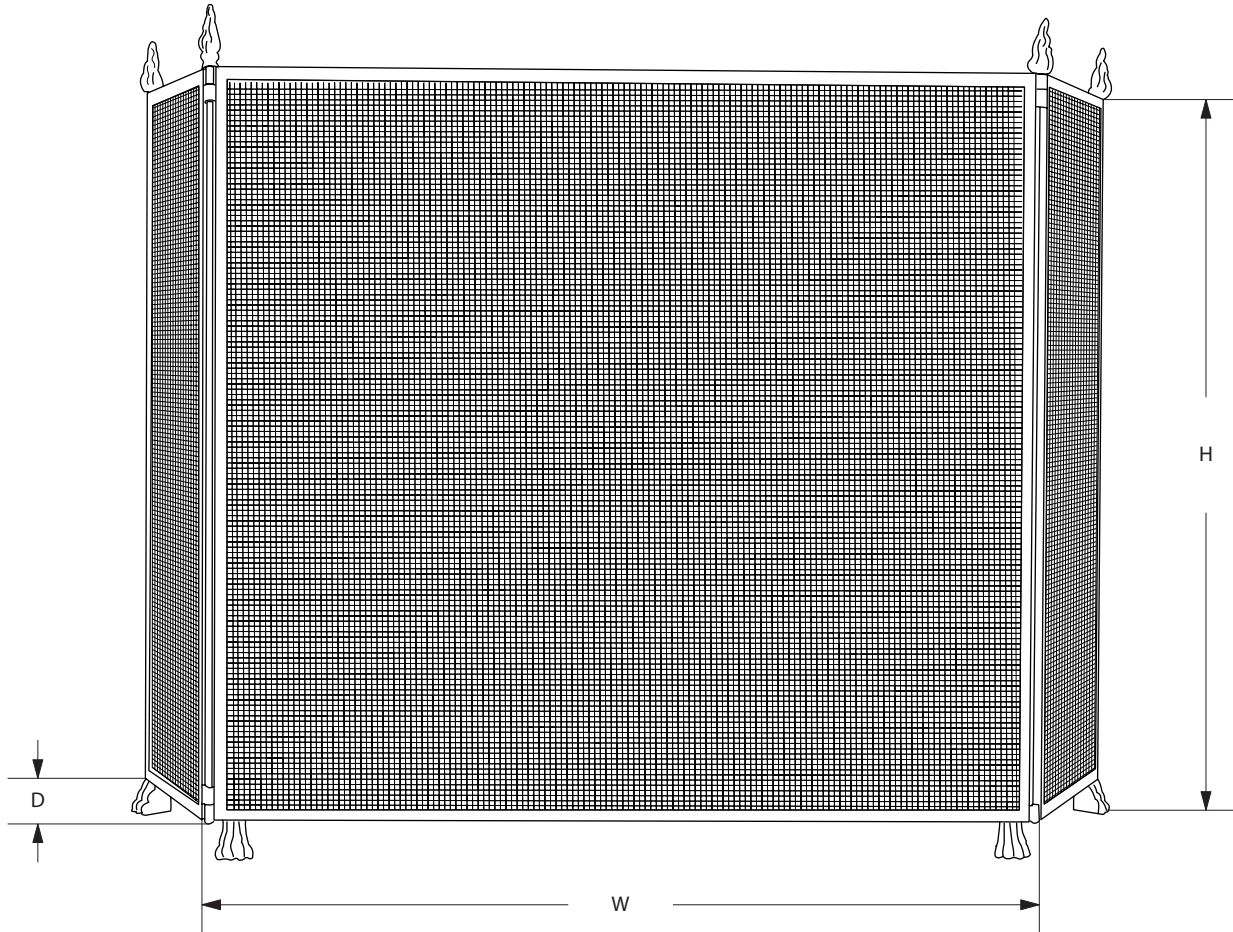

AVRETT

BURGESS FIRE SCREEN F 9705

REGULAR SIZE SHOWN IN WASHED KHAKI WITH BURNISHED BRONZE AND LIONS PAW FEET

TEL: 843.554.1409 FAX: 843.554.1410 INFO@AVRETT.COM WWW.AVRETT.COM PO BOX 21317, CHARLESTON, SC 29413
© 2013 AVRETT

AVRETT

BURGESS		W	H	D
REGULAR	F 9705R	36"	33"	12"

FINISH OPTIONS	
STANDARD	BI, LGB, GB, BB, WB, BRS, PG, GYB, W, BS
PREMIUM 1	MS, DB, HB, I, P, R, VG, WK, Z
PREMIUM 2	GL, AGL, BGL, UGL, SL, ASL, BSL, USL