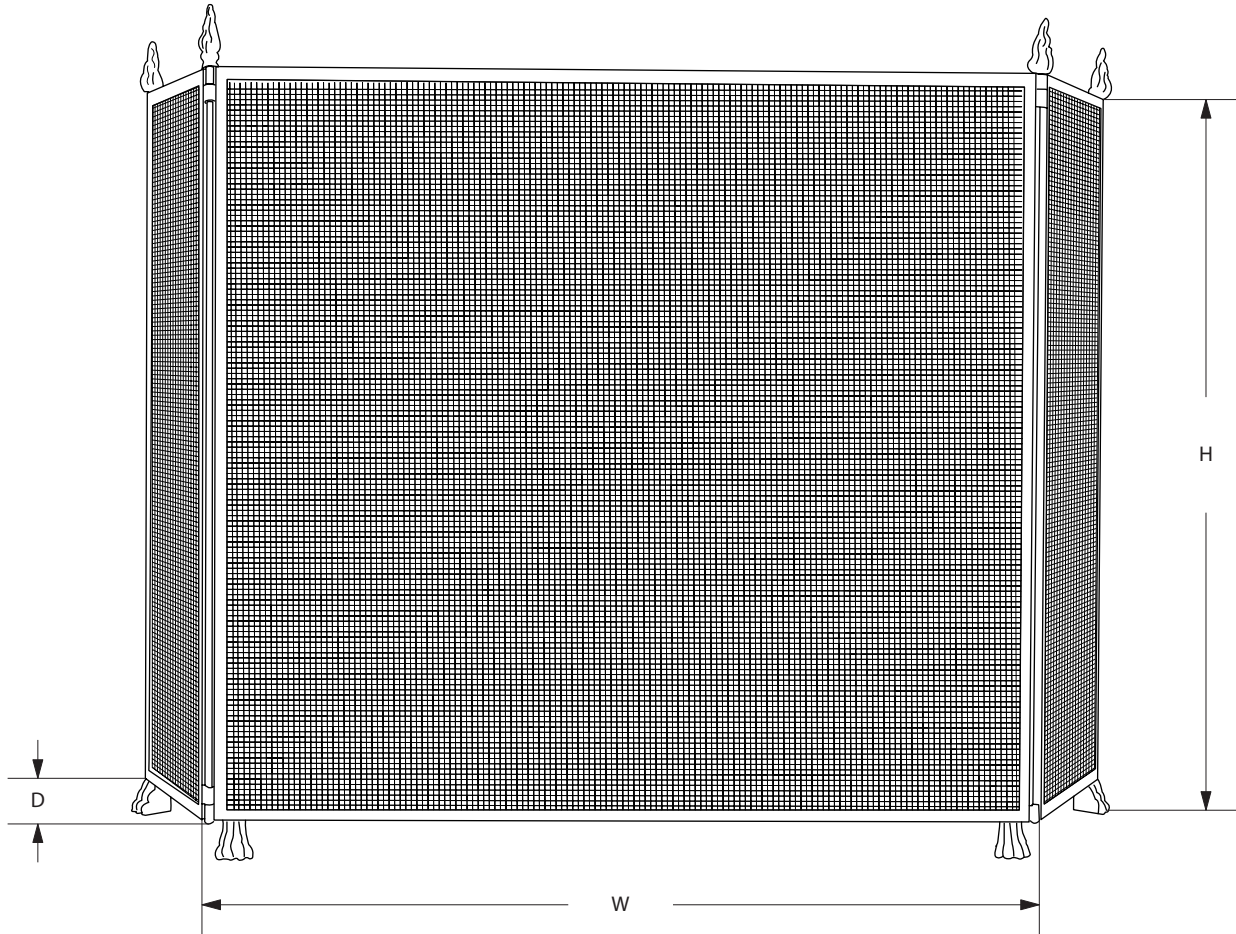

AVRETT

BURGESS FIRE SCREEN F 9705

REGULAR SIZE SHOWN IN WASHED KHAKI WITH BURNISHED BRONZE AND LIONS PAW FEET

TEL: 843.554.1409 FAX: 843.554.1410 INFO@AVRETT.COM WWW.AVRETT.COM PO BOX 21317, CHARLESTON, SC 29413  
© 2013 AVRETT

AVRETT

<b>BURGESS</b>		W	H	D
REGULAR	F 9705R	36"	33"	12"

<b>FINISH OPTIONS</b>	
STANDARD	BI, LGB, GB, BB, WB, BRS, PG, GYB, W, BS
PREMIUM 1	MS, DB, HB, I, P, R, VG, WK, Z
PREMIUM 2	GL, AGL, BGL, UGL, SL, ASL, BSL, USL