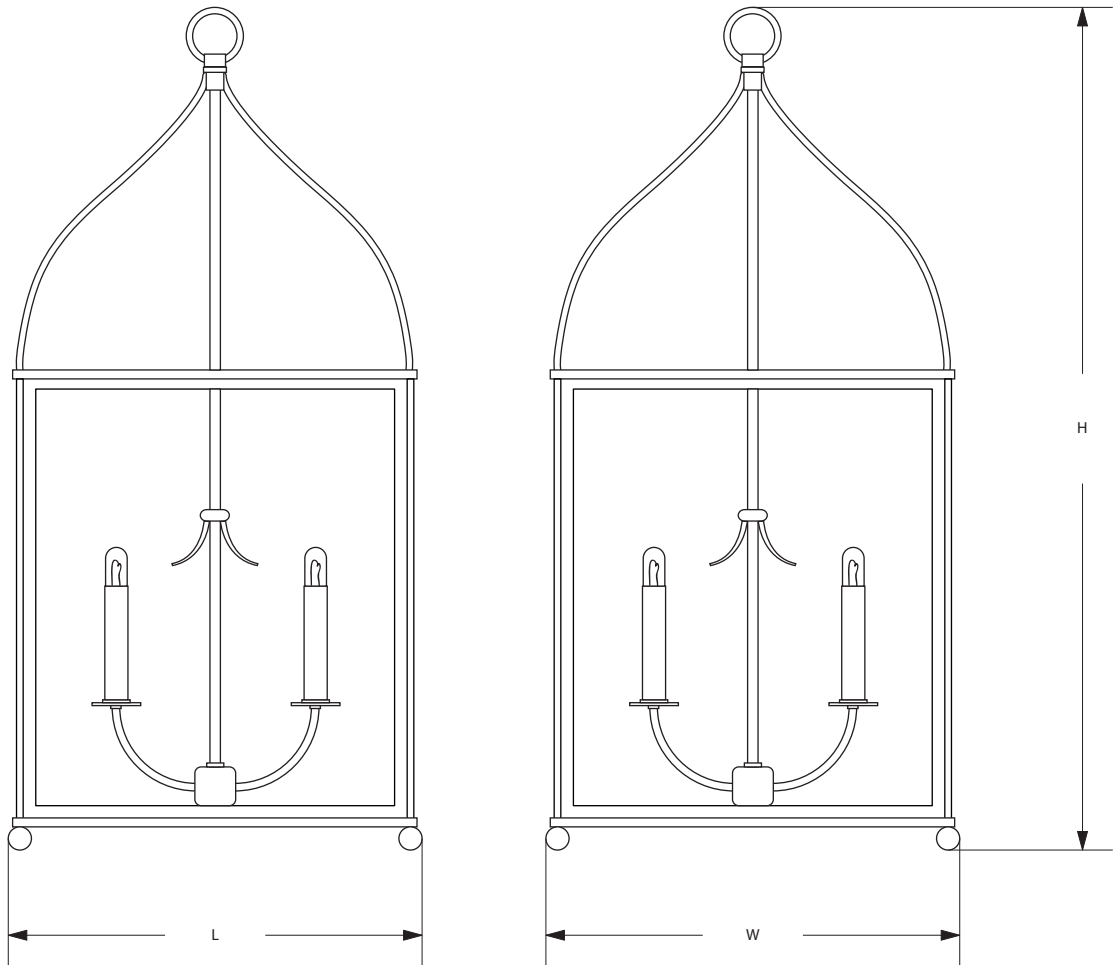

AVRETT

BEDONS ALLEY CHANDELIER C6460
LARGE SIZE SHOWN IN BLACK IRON WITH CLEAR GLASS

AVRETT

DESIGNED BY PEYTON AVRETT

ITEMS INCLUDED

BEDONS ALLEY		CANOPY	L	W	H	LAMP
SMALL	C 6460S	6 1/8" DIA	11"	11"	25 3/4"	4-40W
REGULAR	C 6460R	6 1/8" DIA	14"	14"	32 1/2"	4-40W
LARGE	C 6460L	6 1/8" DIA	18"	18"	36 1/2"	4-40W