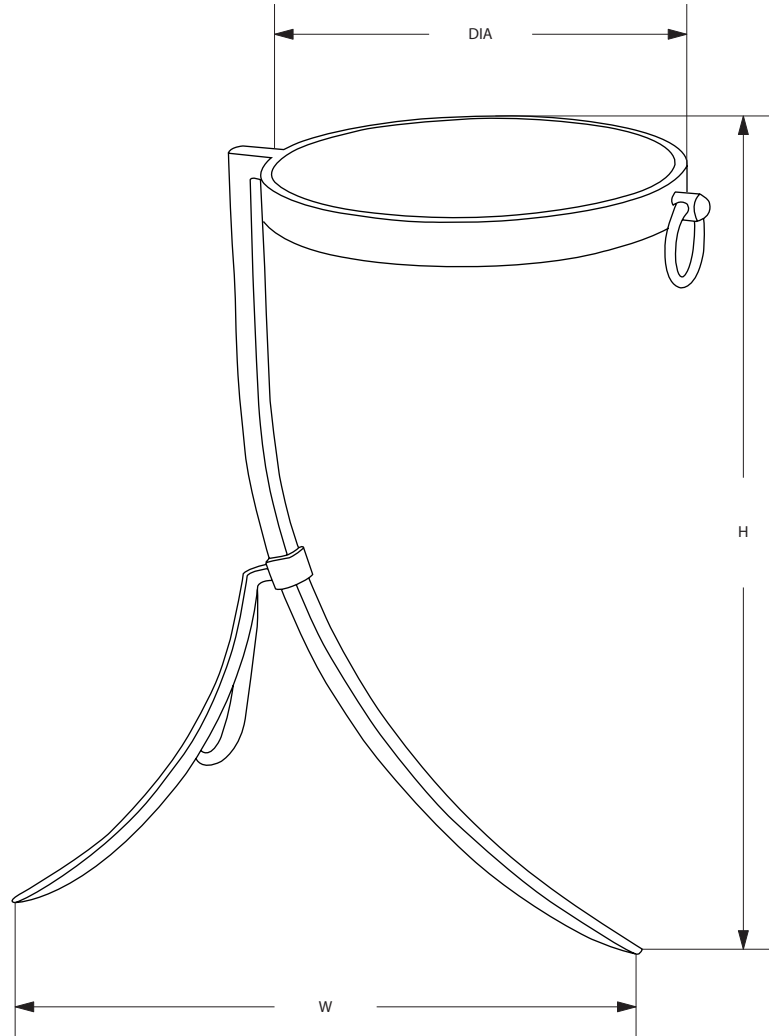

AVRETT

ASHLEY OCCASIONAL TABLE OT 1295  
REGULAR SIZE SHOWN IN PEWTER WITH ANTIQUE MIRROR

AVRETT

DESIGNED BY PEYTON AVRETT

<b>ASHLEY</b>		L	H	DIA
REGULAR	OT 1295R	19 1/2"	24"	12"

<b>FINISH OPTIONS</b>	
STANDARD	BI, LGB, GB, BB, WB, BRS, PG, GYB, W, BS
PREMIUM 1	MS, DB, HB, I, P, R, VG, WK, Z
PREMIUM 2	GL, AGL, BGL, UGL, SL, ASL, BSL, USL

<b>GLASS OPTIONS</b>	
STANDARD	CG
PREMIUM	LAM, HAM