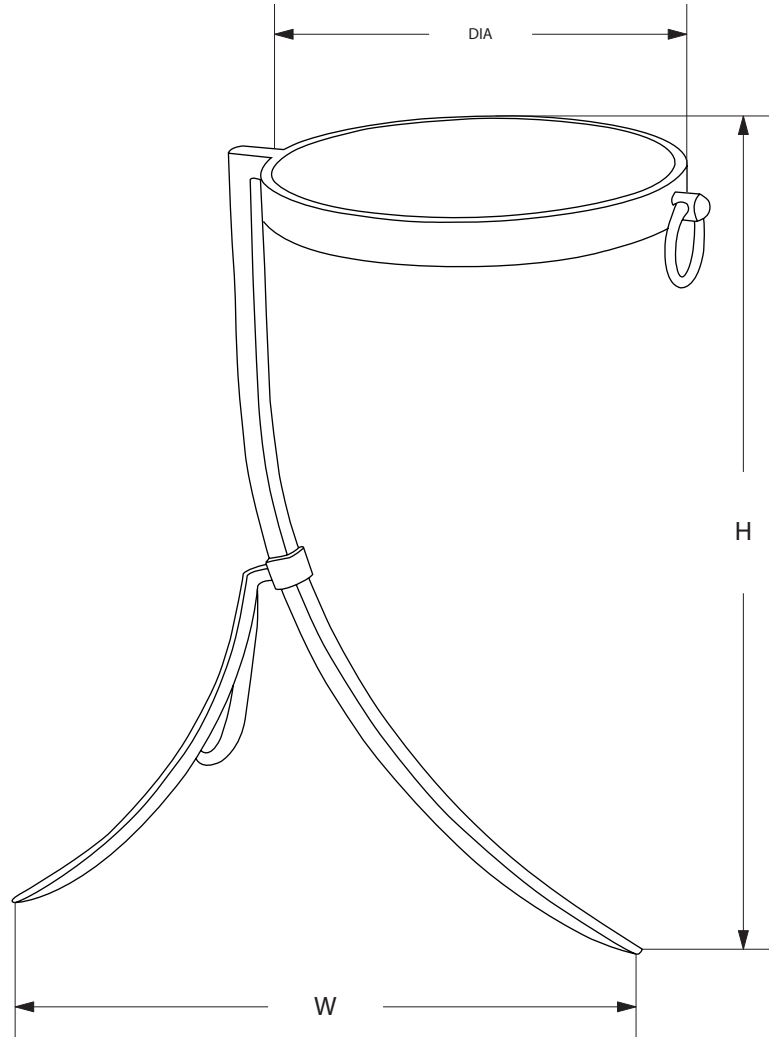

AVRETT

ASHLEY OCCASIONAL TABLE OT 1295

REGULAR SIZE SHOWN WITH ANTIQUE MIRROR

AVRETT

DESIGNED BY PEYTON AVRETT

ASHLEY		L	H	DIA
REGULAR	OT 1295R	19 1/2"	24"	12"

FINISH OPTIONS	
STANDARD	BI, LGB, GB, BB, WB, BRS, PG, GYB, W, BS
PREMIUM 1	MS, DB, HB, I, P, R, VG, WK, Z
PREMIUM 2	GL, AGL, BGL, UGL, SL, ASL, BSL, USL