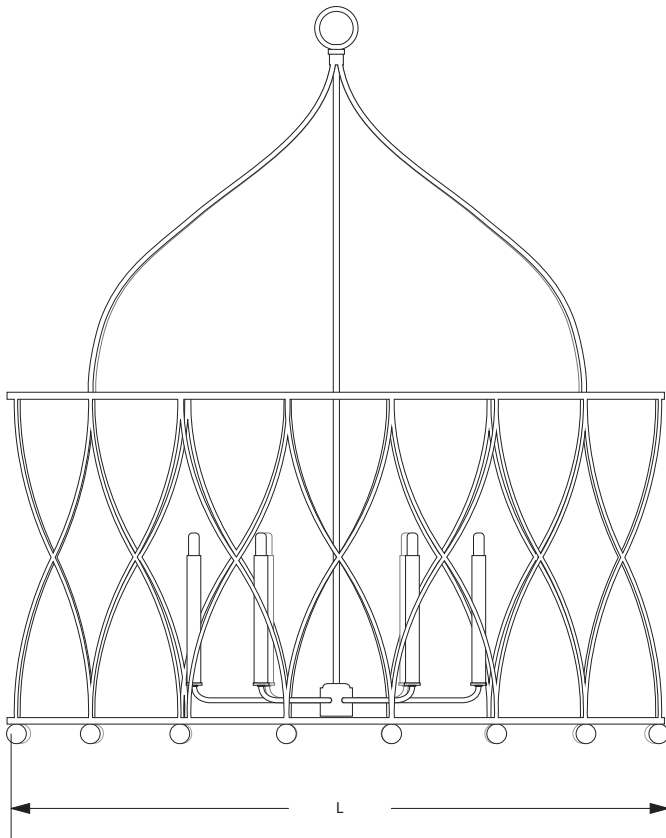

AVRETT

ADELINE CHANDELIER C 2098

REGULAR SIZE SHOWN IN PALE GOLD

DESIGNED BY PEYTON AVRETT

ITEMS INCLUDED

ADELINE		CANOPY	L	W	H	LAMP
SMALL	C 2098S	6 1/8" DIA	28"	17"	31"	6-40W
REGULAR	C 2098R	6 1/8" DIA	32"	20"	33"	6-40W
LARGE	C 2098L	6 1/8" DIA	36"	23"	36"	6-40W

**FINISH OPTIONS**

STANDARD	BI, LGB, GB, BB, WB, BRS, PG, GYB, W, BS
PREMIUM 1	MS, DB, HB, I, P, R, VG, WK, Z
PREMIUM 2	GL, AGL, BGL, UGL, SL, ASL, BSL, USL