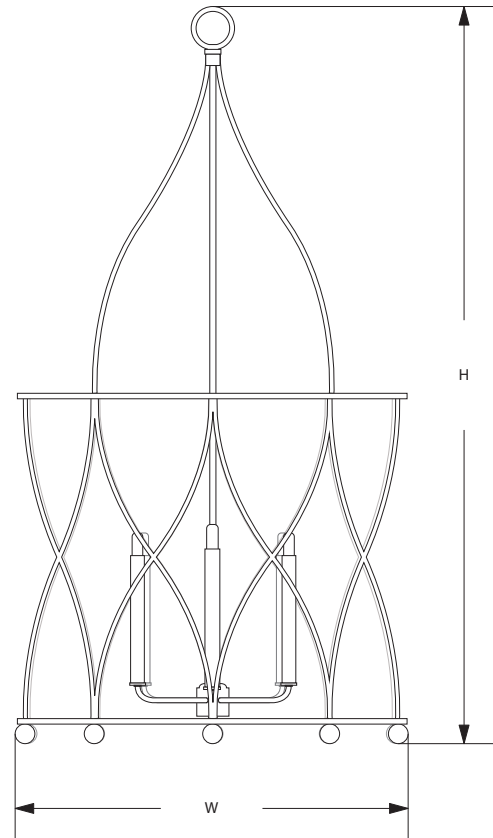

AVRETT

ADELINE CHANDELIER C 2098

REGULAR SIZE SHOWN IN PALE GOLD

DESIGNED BY PEYTON AVRETT

ITEMS INCLUDED

ADELINE		CANOPY	L	W	H	LAMP
SMALL	C 2098S	6 1/8" DIA	28"	17"	31"	6-40W
REGULAR	C 2098R	6 1/8" DIA	32"	20"	33"	6-40W
LARGE	C 2098L	6 1/8" DIA	36"	23"	36"	6-40W