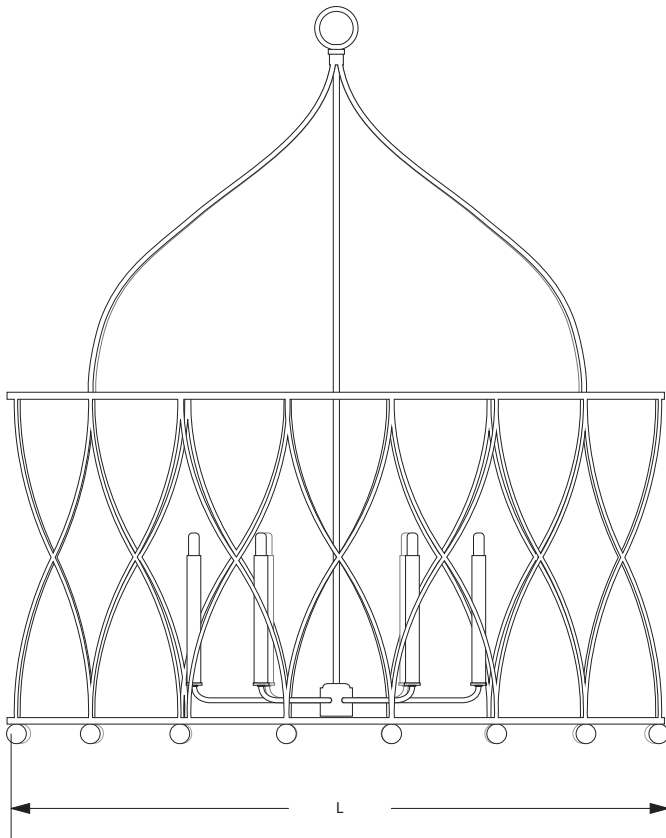

AVRETT

ADELINE CHANDELIER C 2098

REGULAR SIZE SHOWN IN PALE GOLD

DESIGNED BY PEYTON AVRETT

ITEMS INCLUDED

ADELINE		CANOPY	L	W	H	LAMP
SMALL	C 2098S	6 1/8" DIA	28"	17"	31"	6-40W
REGULAR	C 2098R	6 1/8" DIA	32"	20"	33"	6-40W
LARGE	C 2098L	6 1/8" DIA	36"	23"	36"	6-40W

FINISH OPTIONS	
STANDARD	BI, LGB, GB, BB, WB, BRS, PG, GYB, W, BS
PREMIUM 1	MS, DB, HB, I, P, R, VG, WK, Z
PREMIUM 2	GL, AGL, BGL, UGL, SL, ASL, BSL, USL